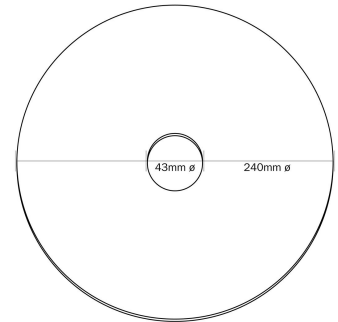

The mini flat lampshade comes in colourful floral patterns as well as elegant black/white options - and a 9,4" diameter - embellishing any wall or suspension lamp. The lampshade has been 100% made in Italy from our incomparable Dibond®, a light yet sturdy material able to withstand any weather.

Attention: lightbulb and socket not included.

**Product description:**

Technical specifications for mini Ellepè flat lampshade in selected colouring:

- Diameter: 9,4"
- Central hole: 1,7"
- Thickness: 1,1"
- Weight: 157 g
- Fitting: E26
- Material: Dibond®
- 100% Made in Italy

The mini Ellepè flat lampshades have an embellished side and a white side.

**Product features:**

Material: Dibond

Fitting: E26

Product type: Lampshade

System: EIVA

System: Lumet

**Product gallery:**