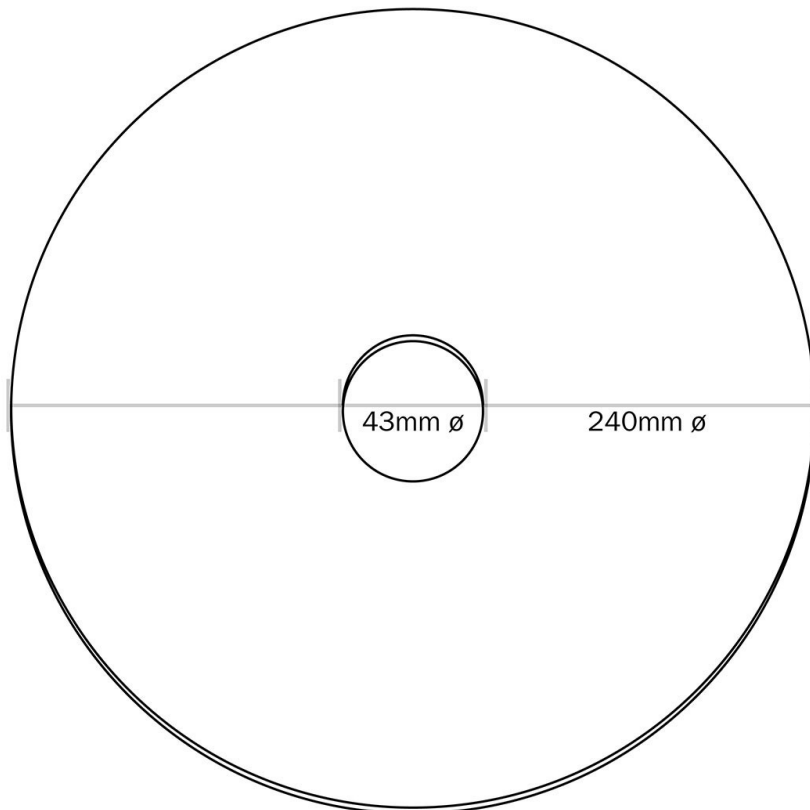

Reference: DD24BIA
EAN13: 8050997335649

Product title:

Mini Ellepì 'Solid Color' flat lampshade ideal for suspension, wall lamps or for string lights, 9,4" diameter - Made in Italy

Product attributes:

Finish: Matt White, Glossy black - Matt black, Light green - Lemon yellow, Glossy red - Matt red, Glossy blue - Matt blue

Product image:

Product price:

\$14.40 tax included

Product short description:

What do you look for in a lampshade? If your answer is clear-cut lines and versatility, then our mini Ellepì flat lampshade in Solid Color is the perfect match for you.

These mini lampshades come in primary colours and achromatic shades - and a 9,4" diameter - whilst balancing the contrast between glossy and opaque finish to give the perfect touch to any suspension lamp. The lampshades have been 100% made in Italy from our incomparable Dibond®, a light yet sturdy material able to withstand any weather.

Attention: lightbulb and socket not included.

Product description:

Technical specifications for mini Ellepì flat lampshade in selected colouring:

- Diameter: 9,4"
- Central hole: 1,7"
- Thickness: 1,1"
- Weight: 157 g
- Fitting: E26
- Material: Dibond®
- 100% Made in Italy