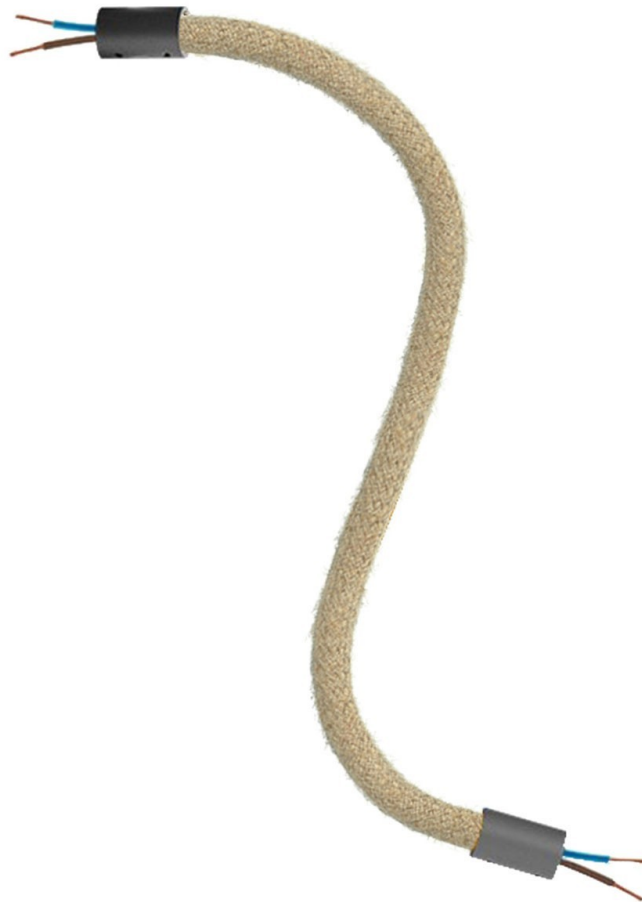

Reference: KFLEX30VNRN06
EAN13: 8050997399900

Product title:

Kit Creative Flex flexible extension tube with RN06 Neutral jute covering and metal terminals

Product attributes:

Finish: Matt White, Black, Brushed titanium, Brushed copper, Brushed bronze
Length: 30 cm, 60 cm, 90 cm

Product image:

Product price:

\$24.80 tax included

Product short description:

Jute is a plant-based, extremely versatile fabric fiber that exudes a rugged charm and adapts to any environment, making it warm and welcoming. This is why we decided to offer our Creative Flex in a natural shade.

This flexible and adjustable extension can be paired with terminals from the Flex collection and to all Creative-Cables roses and lamp holders. What sets it apart is the possibility to customise it as many times as you want by simply adjusting it with your bare hands!

Product description:

Technical specifications:

- Diameter: 10 mm reinforced
- Flex length: 30, 60 o 90 cm
- Pre threaded cables from 2x0.75 mm² with double insulation
- Jute sheath in RN06 colour Neutral