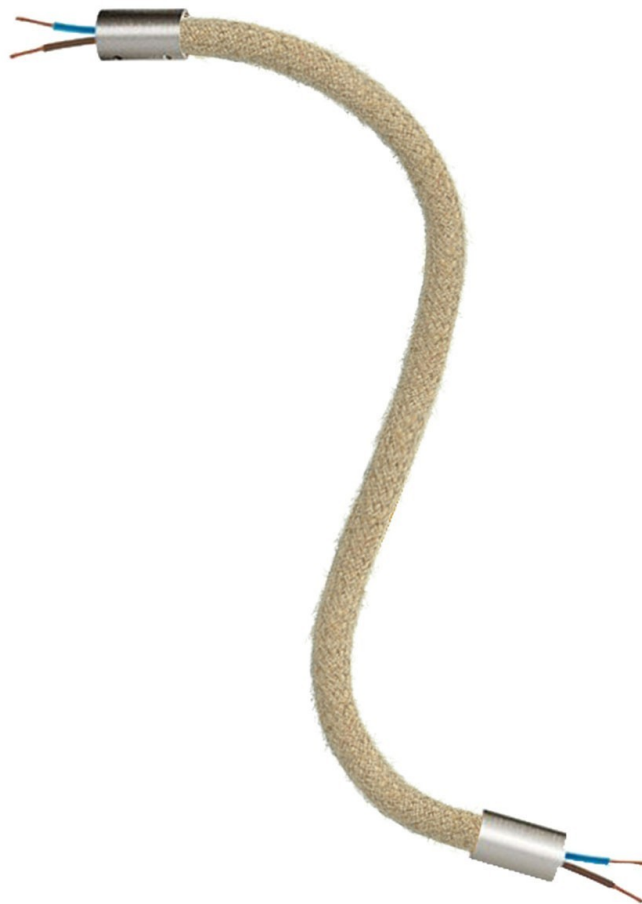

Reference: KFLEX30TISRNO6
EAN13: 8050997399917

Product title:

Kit Creative Flex flexible extension tube with RN06 Neutral jute covering and metal terminals

Product attributes:

Finish: Matt White, Black, Brushed titanium, Brushed copper, Brushed bronze
Length: 30 cm, 60 cm, 90 cm

Product image: