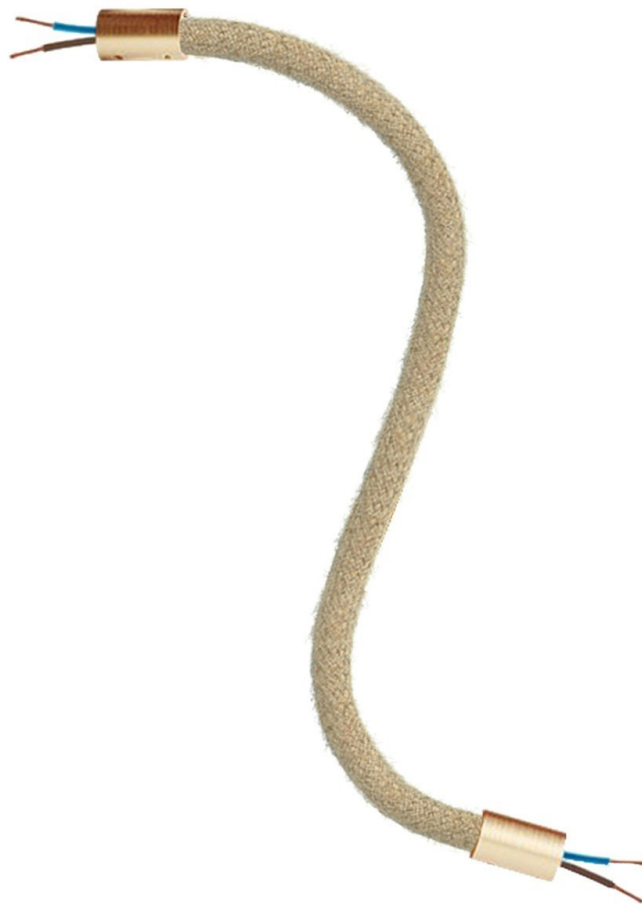

Reference: KFLEX30OTSRN06
EAN13: 8050997399931

Product title:

Kit Creative Flex flexible extension tube with RN06 Neutral jute covering and metal terminals

Product attributes:

Finish: Matt White, Black, Brushed titanium, Brushed copper, Brushed bronze
Length: 30 cm, 60 cm, 90 cm

Product image:

Product price:

\$24.80 tax included

Product short description:

Jute is a plant-based, extremely versatile fabric fiber that exudes a rugged charm and adapts to any environment, making it warm and welcoming. This is why we decided to offer our Creative Flex in a natural shade.

This flexible and adjustable extension can be paired with terminals from the Flex collection and to all Creative-Cables roses and lamp holders. What sets it apart is the possibility to customise it as many times as you want by simply adjusting it with your bare hands!

Product description:

Technical specifications:

- Diameter: 10 mm reinforced
- Flex length: 30, 60 o 90 cm
- Pre threaded cables from 2x0.75 mm² with double insulation
- Jute sheath in RN06 colour Neutral