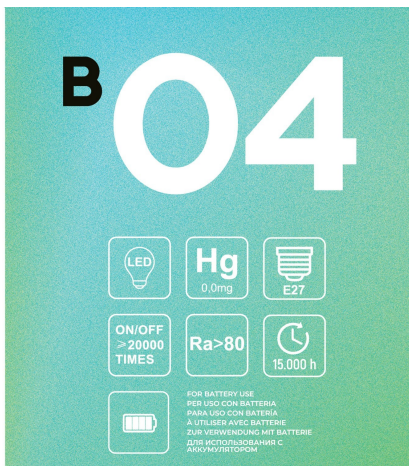

Product short description:

The B04 LED bulb combines bold design and modern efficiency, operating exclusively on 5V power. Its oversized globe shape is perfect for accent lighting or unique decor setups.

Product description:**Technical Data:**

Light bulb type: LED

Shape: Globe (G40/G125)

Fitting: E27

Diameter: 5"

Length: 7"

Voltage: 5V

Wattage: 1.3W

Opening Beam: 360°

Fitting: E27

Watt: 1.3W

Volt: 5V

Color Temperature: 2500K

Adjustment: Dimmable

Light bulb type: Led

Shape: Globe

Diameter: 5"

Lumen: 110 Lm

Glass color: Transparent

Product gallery:

B04