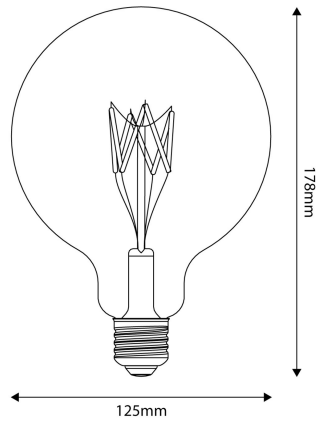

Product short description:

The B04 LED bulb combines bold design and modern efficiency, operating exclusively on 5V power. Its oversized globe shape is perfect for accent lighting or unique decor setups.

Product description:**Technical Data:**

Light bulb type: LED

Shape: Globe (G40/G125)

Fitting: E27

Diameter: 5"

Length: 7"

Voltage: 5V

Wattage: 1.3W

Opening Beam: 360°

Fitting: E27

Watt: 1.3W

Volt: 5V

Color Temperature: 2500K

Adjustment: Dimmable

Light bulb type: Led

Shape: Globe

Diameter: 5"

Lumen: 110 Lm

Glass color: Transparent

Product gallery:

B04