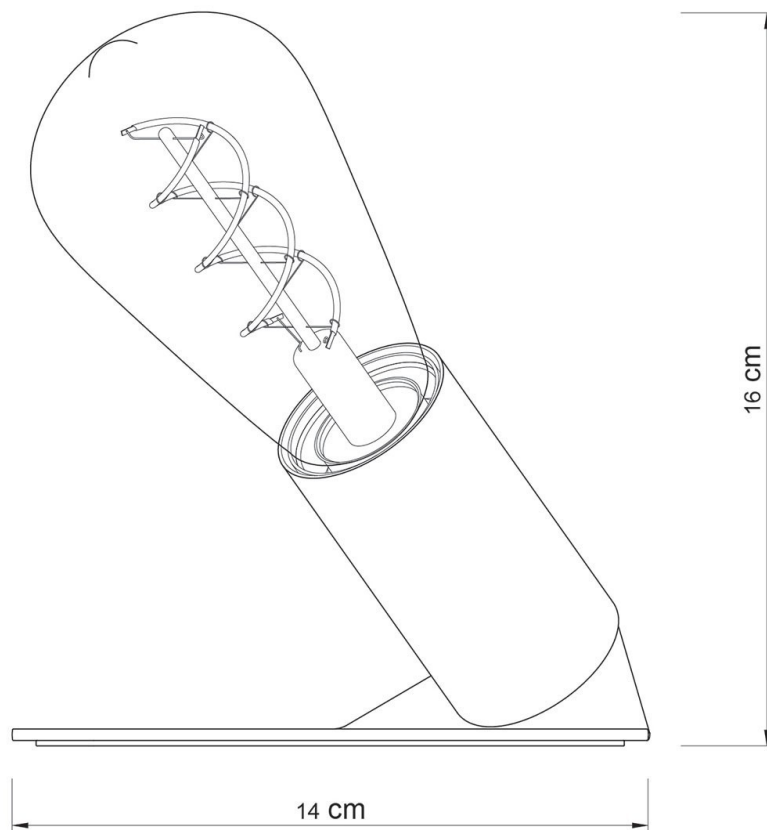

## Product title:

SI! 5V Table lamp with ST64 light bulb and metallic base

## Product image:

**Product price:**

\$46.10 tax included

**Product short description:**

The SI! lamp: simple on the outside with unique technology (patent-pending) at its core, that fully switched from 220V tension to 5V Thanks to the USB-C port you'll also be able to light up SI! through computers, smartphones and power banks.

**Product description:**

The lamp is composed by:

SI! Lamp holder in selected finishing:

Diameter: 50 mm

Height: 78 mm

Fitting: E27 max 4W

Rated voltage: 5V

Class: III