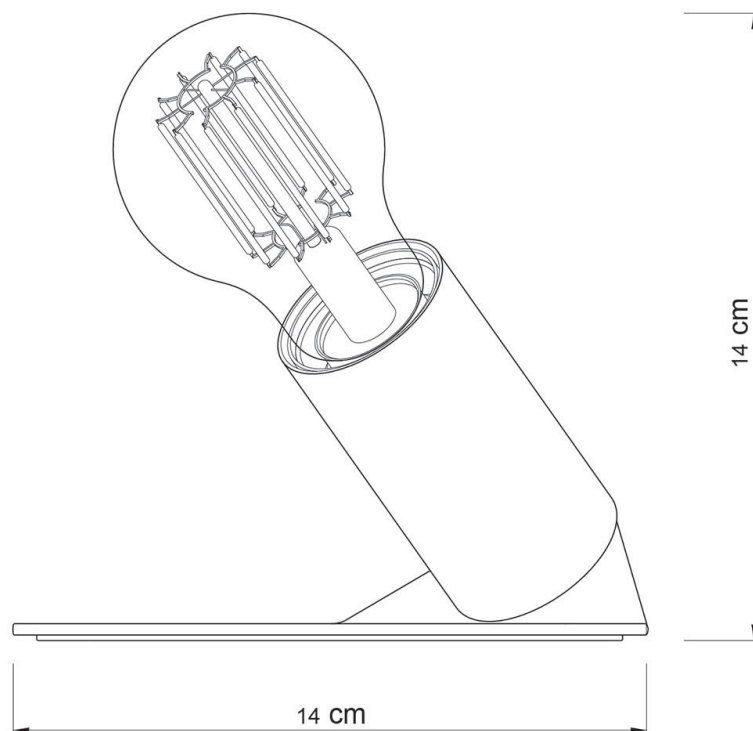

Reference: KBM5VMAGMBASOTS-LB02

EAN13: 8050997526597

**Product title:**

SI! 5V Table lamp with A60 light bulb and metallic base

**Product attributes:**

Light bulb: With bulb

Finish: Matt White, Black, Brushed titanium, Brushed copper, Brushed bronze

**Product image:**

**Product price:**

\$39.90 tax included

**Product short description:**

The SI! lamp: simple on the outside with unique technology (patent-pending) at its core, that fully switched from 220V tension to 5V Thanks to the USB-C port you'll also be able to light up SI! through computers, smartphones and power banks.

**Product description:**

The lamp is composed by:

SI! Lamp holder in selected finishing:

Diameter: 50 mm

Height: 78 mm

Fitting: E27 max 4W

Rated voltage: 5V

Certifications: CE

Light bulb [BB-B02]: LED, E27 A60, 5V, 1,3W, 110Lm, 2500K, Ø 60mm, h 108mm

Metal base for plain surfaces in selected finishing.

Measurements: 14x14 cm

Thickness: 3 mm

Attention: Cable not included - For the lamp to function you will need an external 5V power source..