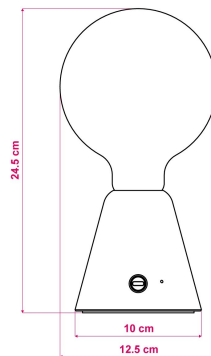

- Measurements: Ø 100 mm, h 98 mm
- Fitting: E27 max 4W
- Rated current: 5V
- Class: III
- CE Quality Mark

Average battery autonomy: 12 hours with 3350 mA batteryh

Charging time: 5 hours.

Recharging the battery? No need to remove the lamp from the base, just connect a USB-C cable to the lamp itself.

Product features:

Material: Wood

Opening Beam: 360°

Lampshade: Without lampshade

Mood: Modern

Mood: Natural

Mood: Minimal

Fitting: E27

Room: Living room

Room: Studio

Room: Bedroom

Room: Child's room

Product gallery:

| RECHARGEABLE BATTERY | | |
|----------------------|--------------------|--------------|
| Li - ion 18650 | | |
| | Size | 18650 |
| | Battery Chemistry | Li - ion |
| | Battery | Rechargeable |
| | Voltage | 3.7 V |
| | Min Capacity mAh | 3350 mAh |
| | Battery Version | Flat top |
| | Circuit Protective | Unprotected |
| | Height mm | 65 mm |
| | Diameter mm | 18,5 mm |