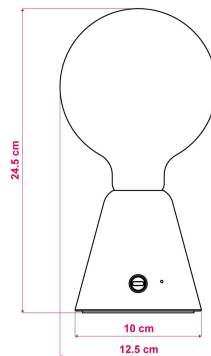

- Measurements: Ø 100 mm, h 98 mm
- Fitting: E27 max 4W
- Rated current: 5V
- Class: III
- CE Quality Mark

Average battery autonomy: 12 hours with 3350 mA battery

Charging time: 5 hours.

Recharging the battery? No need to remove the lamp from the base, just connect a USB-C cable to the lamp itself.

Product features:

Material: Wood

Opening Beam: 360°

Lampshade: Without lampshade

Mood: Modern

Mood: Natural

Mood: Minimal

Fitting: E27

Room: Living room

Room: Studio

Room: Bedroom

Room: Child's room

Product gallery:

RECHARGEABLE BATTERY		
Li - ion 18650		
	Size	18650
	Battery Chemistry	Li - ion
	Battery	Rechargeable
	Voltage	3.7 V
	Min Capacity mAh	3350 mAh
	Battery Version	Flat top
	Circuit Protective	Unprotected
	Height mm	65 mm
	Diameter mm	18,5 mm