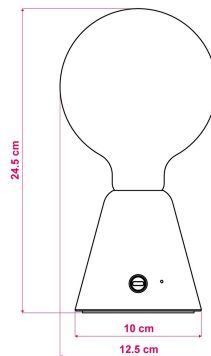

- Measurements: Ø 100 mm, h 98 mm
- Fitting: E27 max 4W
- Rated current: 5V
- Class: III
- CE Quality Mark

Average battery autonomy: 12 hours with 3350 mA batteryh

Charging time: 5 hours.

Recharging the battery? No need to remove the lamp from the base, just connect a USB-C cable to the lamp itself.

Room: Living room

Room: Studio

Room: Bedroom

Room: Child's room

Product gallery:

RECHARGEABLE BATTERY
Li - ion 18650

	Size	18650
	Battery Chemistry	Li - ion
	Battery	Rechargeable
	Voltage	3.7 V
	Min Capacity mAh	3350 mAh
	Battery Version	Flat top
	Circuit Protective	Unprotected
	Height mm	65 mm
	Diameter mm	18,5 mm