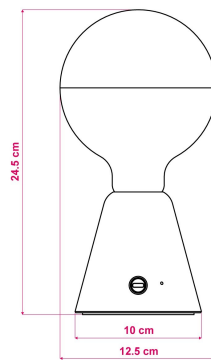

- Measurements: Ø 100 mm, h 98 mm
- Fitting: E27 max 4W
- Rated current: 5V
- Class: III
- CE Quality Mark

Average battery autonomy: 12 hours with 3350 mA batteryh

Charging time: 5 hours.

Recharging the battery? No need to remove the lamp from the base, just connect a USB-C cable to the lamp itself.

### Product features:

Material: Wood

Opening Beam: 180°

Lampshade: Without lampshade

Mood: Modern

Mood: Natural

Mood: Minimal

Fitting: E27

Room: Living room

Room: Studio

Room: Bedroom  
 Room: Child's room

Product gallery:

RECHARGEABLE BATTERY		
Li - ion 18650		
	Size	18650
	Battery Chemistry	Li - ion
	Battery	Rechargeable
	Voltage	3.7 V
	Min Capacity mAh	3350 mAh
	Battery Version	Flat top
	Circuit Protective	Unprotected
	Height mm	65 mm
	Diameter mm	18,5 mm