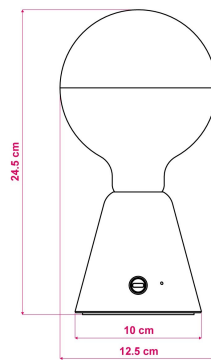

- Measurements: Ø 100 mm, h 98 mm
- Fitting: E27 max 4W
- Rated current: 5V
- Class: III
- CE Quality Mark

Average battery autonomy: 12 hours with 3350 mA batteryh

Charging time: 5 hours.

Recharging the battery? No need to remove the lamp from the base, just connect a USB-C cable to the lamp itself.

Product features:

Material: Wood

Opening Beam: 180°

Lampshade: Without lampshade

Mood: Modern

Mood: Natural

Mood: Minimal

Fitting: E27

Room: Living room

Room: Studio

Room: Bedroom
 Room: Child's room

Product gallery:

RECHARGEABLE BATTERY		
Li - ion 18650		
	Size	18650
	Battery Chemistry	Li - ion
	Battery	Rechargeable
	Voltage	3.7 V
	Min Capacity mAh	3350 mAh
	Battery Version	Flat top
	Circuit Protective	Unprotected
	Height mm	65 mm
	Diameter mm	18,5 mm