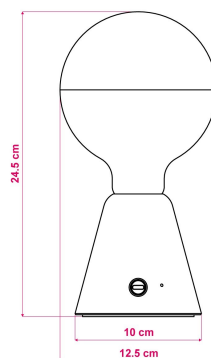

- Measurements: Ø 100 mm, h 98 mm
- Fitting: E27 max 4W
- Rated current: 5V
- Class: III
- CE Quality Mark

Average battery autonomy: 12 hours with 3350 mA batteryh

Charging time: 5 hours.

Recharging the battery? No need to remove the lamp from the base, just connect a USB-C cable to the lamp itself.

Product features:

Material: Wood

Opening Beam: 180°

Lampshade: Without lampshade

Mood: Modern

Mood: Natural

Mood: Minimal

Fitting: E27

Room: Living room

Room: Studio

Room: Bedroom
 Room: Child's room

Product gallery:

RECHARGEABLE BATTERY		
Li - ion 18650		
	Size	18650
	Battery Chemistry	Li - ion
	Battery	Rechargeable
	Voltage	3.7 V
	Min Capacity mAh	3350 mAh
	Battery Version	Flat top
	Circuit Protective	Unprotected
	Height mm	65 mm
	Diameter mm	18,5 mm