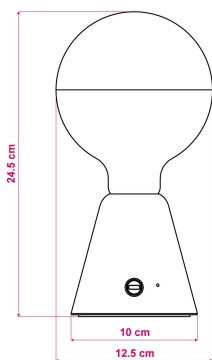

- Measurements: Ø 100 mm, h 98 mm
- Fitting: E27 max 4W
- Rated current: 5V
- Class: III
- CE Quality Mark

Average battery autonomy: 12 hours with 3350 mA batteryh

Charging time: 5 hours.

Recharging the battery? No need to remove the lamp from the base, just connect a USB-C cable to the lamp itself.

Product features:

Material: Wood

Opening Beam: 180°

Lampshade: Without lampshade

Mood: Modern

Mood: Natural

Mood: Minimal

Fitting: E27

Room: Living room

Room: Studio

Room: Bedroom
 Room: Child's room

Product gallery:

RECHARGEABLE BATTERY		
Li - ion 18650		
	Size	18650
	Battery Chemistry	Li - ion
	Battery	Rechargeable
	Voltage	3.7 V
	Min Capacity mAh	3350 mAh
	Battery Version	Flat top
	Circuit Protective	Unprotected
	Height mm	65 mm
	Diameter mm	18.5 mm