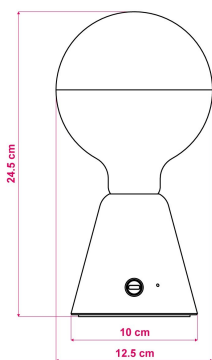

- Measurements: Ø 100 mm, h 98 mm
- Fitting: E27 max 4W
- Rated current: 5V
- Class: III
- CE Quality Mark

Average battery autonomy: 12 hours with 3350 mA batteryh

Charging time: 5 hours.

Recharging the battery? No need to remove the lamp from the base, just connect a USB-C cable to the lamp itself.

### Product features:

Material: Wood

Opening Beam: 180°

Lampshade: Without lampshade

Mood: Modern

Mood: Natural

Mood: Minimal

Fitting: E27

Room: Living room

Room: Studio

Room: Bedroom  
 Room: Child's room

Product gallery:

RECHARGEABLE BATTERY		
Li - ion 18650		
	Size	18650
	Battery Chemistry	Li - ion
	Battery	Rechargeable
	Voltage	3.7 V
	Min Capacity mAh	3350 mAh
	Battery Version	Flat top
	Circuit Protective	Unprotected
	Height mm	65 mm
	Diameter mm	18.5 mm