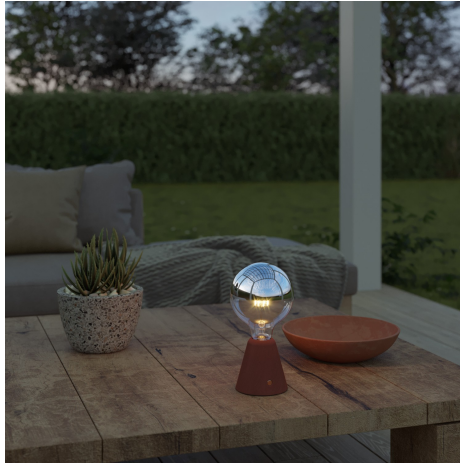

Room: Bedroom
Room: Child's room

Product gallery: