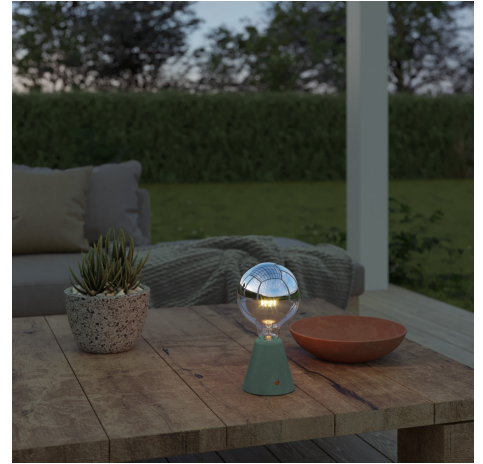

Room: Bedroom
Room: Child's room

Product gallery:

RECHARGEABLE BATTERY		
Li - ion 18650		
	Size	18650
	Battery Chemistry	Li - ion
	Battery	Rechargeable
	Voltage	3.7 V
	Min Capacity mAh	3350 mAh
	Battery Version	Flat top
	Circuit Protective	Unprotected
	Height mm	65 mm
	Diameter mm	18,5 mm