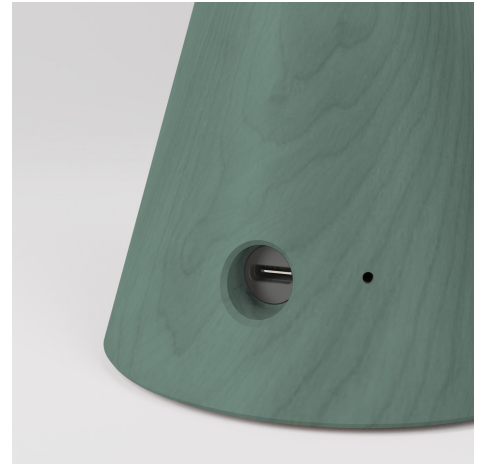

Room: Bedroom
Room: Child's room

Product gallery:

RECHARGEABLE BATTERY		
Li - ion 18650		
	Size	18650
	Battery Chemistry	Li - ion
	Battery	Rechargeable
	Voltage	3.7 V
	Min Capacity mAh	3350 mAh
	Battery Version	Flat top
	Circuit Protective	Unprotected
	Height mm	65 mm
	Diameter mm	18,5 mm