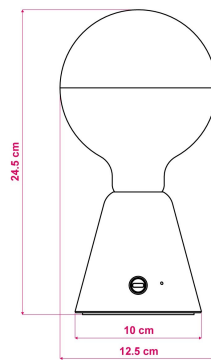

- Measurements: Ø 100 mm, h 98 mm
- Fitting: E27 max 4W
- Rated current: 5V
- Class: III
- CE Quality Mark

Average battery autonomy: 12 hours with 3350 mA battery

Charging time: 5 hours.

Recharging the battery? No need to remove the lamp from the base, just connect a USB-C cable to the lamp itself.

Product features:

Material: Wood

Opening Beam: 180°

Lampshade: Without lampshade

Mood: Modern

Mood: Natural

Mood: Minimal

Fitting: E27

Room: Living room

Room: Studio

Room: Bedroom
 Room: Child's room

Product gallery:

RECHARGEABLE BATTERY		
Li - ion 18650		
	Size	18650
	Battery Chemistry	Li - ion
	Battery	Rechargeable
	Voltage	3.7 V
	Min Capacity mAh	3350 mAh
	Battery Version	Flat top
	Circuit Protective	Unprotected
	Height mm	65 mm
	Diameter mm	18,5 mm