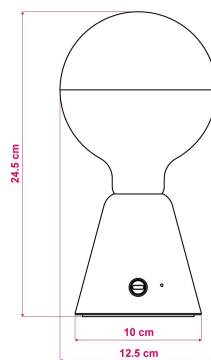

- Measurements: Ø 100 mm, h 98 mm
- Fitting: E27 max 4W
- Rated current: 5V
- Class: III
- CE Quality Mark

Average battery autonomy: 12 hours with 3350 mA batteryh

Charging time: 5 hours.

Recharging the battery? No need to remove the lamp from the base, just connect a USB-C cable to the lamp itself.

Product features:

Material: Wood

Opening Beam: 180°

Lampshade: Without lampshade

Mood: Modern

Mood: Natural

Mood: Minimal

Fitting: E27

Room: Living room

Room: Studio

Room: Bedroom
 Room: Child's room

Product gallery:

RECHARGEABLE BATTERY		
Li - ion 18650		
	Size	18650
	Battery Chemistry	Li - ion
	Battery	Rechargeable
	Voltage	3.7 V
	Min Capacity mAh	3350 mAh
	Battery Version	Flat top
	Circuit Protective	Unprotected
	Height mm	65 mm
	Diameter mm	18,5 mm