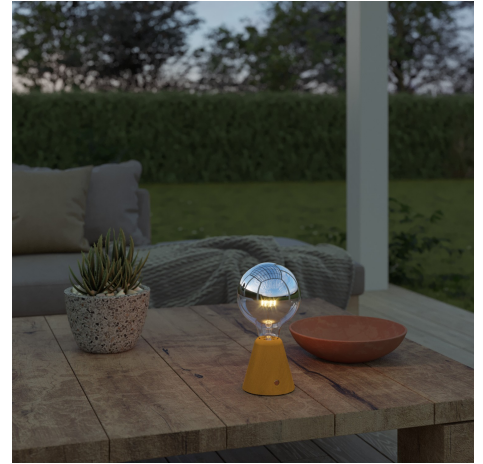

Room: Bedroom
Room: Child's room

Product gallery:

RECHARGEABLE BATTERY		
Li - ion 18650		
	Size	18650
	Battery Chemistry	Li - ion
	Battery	Rechargeable
	Voltage	3.7 V
	Min Capacity mAh	3350 mAh
	Battery Version	Flat top
	Circuit Protective	Unprotected
	Height mm	65 mm
	Diameter mm	18,5 mm