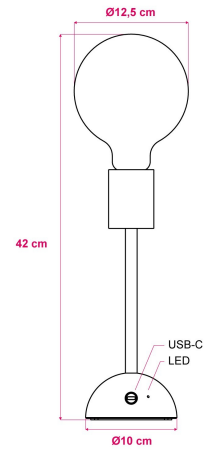

- Base measurements: Ø 100mm, h 50mm
- Nominal voltage: 5V
- Class: III
- CE Quality Mark

Average battery autonomy: 12 hours with 3350 mA battery

Charging time: 5 hours.

Recharging the battery? No need to remove the lamp from the base, just connect a USB-C cable to the lamp itself.

Made in Italy

15 cm extension tube in selected finish

Wooden lamp holder in selected finish:

- Measurements: Ø 50 mm, h 65 mm
- Fitting: E27 smooth max 4W

Light bulb [BB-B04]: LED, clear, G125, 5V, 1,3W, 110Lm, 2500K, E27, Ø 125mm, h 178mm, dimmable

Dimmable: Yes

Light range: Diffused
 Smart: No
 Number of light points: 1
 Room: Living room
 Room: Studio
 Room: Bedroom
 Room: Child's room

Product gallery:

RECHARGEABLE BATTERY		
Li - ion 18650		
	Size	18650
	Battery Chemistry	Li - ion
	Battery	Rechargeable
	Voltage	3.7 V
	Min Capacity mAh	3350 mAh
	Battery Version	Flat top
	Circuit Protective	Unprotected
	Height mm	65 mm
	Diameter mm	18,5 mm