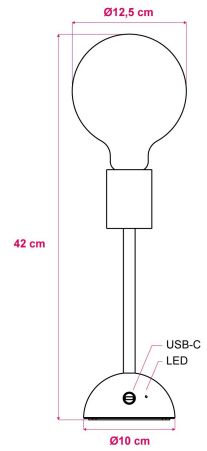

- Base measurements: Ø 100mm, h 50mm
- Nominal voltage: 5V
- Class: III
- CE Quality Mark

Average battery autonomy: 12 hours with 3350 mA battery

Charging time: 5 hours.

Recharging the battery? No need to remove the lamp from the base, just connect a USB-C cable to the lamp itself.

Made in Italy

15 cm extension tube in selected finish

Wooden lamp holder in selected finish:

- Measurements: Ø 50 mm, h 65 mm
- Fitting: E27 smooth max 4W

Light bulb [BB-B04]: LED, clear, G125, 5V, 1,3W, 110Lm, 2500K, E27, Ø 125mm, h 178mm, dimmable

Dimmable: Yes

Light range: Diffused
 Smart: No
 Number of light points: 1
 Room: Living room
 Room: Studio
 Room: Bedroom
 Room: Child's room

Product gallery:

RECHARGEABLE BATTERY		
Li - ion 18650		
	Size	18650
	Battery Chemistry	Li - ion
	Battery	Rechargeable
	Voltage	3.7 V
	Min Capacity mAh	3350 mAh
	Battery Version	Flat top
	Circuit Protective	Unprotected
	Height mm	65 mm
	Diameter mm	18,5 mm