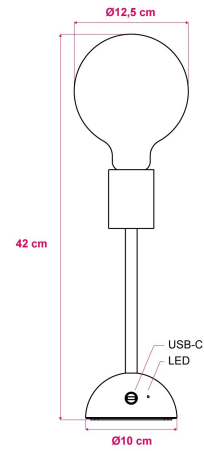

- Base measurements: Ø 100mm, h 50mm
- Nominal voltage: 5V
- Class: III
- CE Quality Mark

Average battery autonomy: 12 hours with 3350 mA battery

Charging time: 5 hours.

Recharging the battery? No need to remove the lamp from the base, just connect a USB-C cable to the lamp itself.

Made in Italy

15 cm extension tube in selected finish

Wooden lamp holder in selected finish:

- Measurements: Ø 50 mm, h 65 mm
- Fitting: E27 smooth max 4W

Light bulb [BB-B04]: LED, clear, G125, 5V, 1,3W, 110Lm, 2500K, E27, Ø 125mm, h 178mm, dimmable

Light bulb: Yes

Dimmable: Yes

Light range: Diffused  
 Smart: No  
 Number of light points: 1  
 Room: Living room  
 Room: Studio  
 Room: Bedroom  
 Room: Child's room

Product gallery:

RECHARGEABLE BATTERY		
Li - ion 18650		
	Size	18650
	Battery Chemistry	Li - ion
	Battery	Rechargeable
	Voltage	3.7 V
	Min Capacity mAh	3350 mAh
	Battery Version	Flat top
	Circuit Protective	Unprotected
	Height mm	65 mm
	Diameter mm	18,5 mm