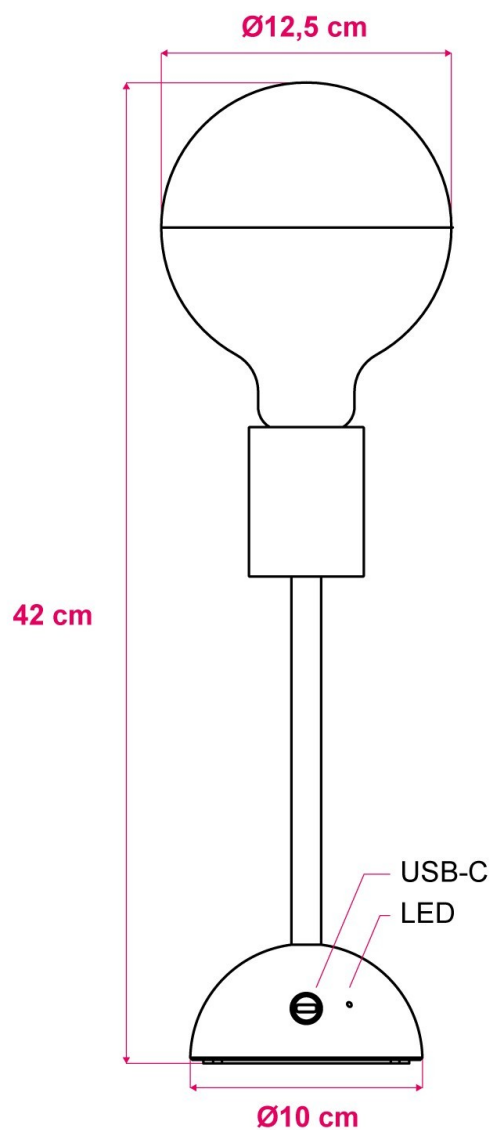

Reference: CABLESS02-VB-B05

EAN13: 8050997759094

Product title:

Portable and rechargeable Cables02 Lamp with Silver Half Sphere light bulb

Product attributes:

Light bulb: With bulb

Finish: White, Black, Neutral

Product image:

Product price:

\$112.10 tax included

Product short description:

Portable and versatile, with a hemispherical base and wooden lamp holder connected by a metallic extension: Cabless02 is a classy lighting solution which can be used in any corner of your home without the need of a socket nearby thanks to its rechargeable battery (Li-ion 18650 battery). This fully modular product is available in different finishes and allows you to switch light bulbs based on the mood or occasion. We suggest the subtle yet charming silver half sphere G125 globe light bulb for a chic, modern look.

Cabless02 with silver half sphere G125 Globe light bulb features

This portable lamp comes with an elegant hemispherical base and a 15 cm long metallic extension and matching lamp holder. For the base or lamp holder choose from the three finishes available: natural wood (in which you'll catch a glimpse of the alder used to create it), black or white (for a subtle yet captivating effect). The metallic extension that connects the base to the lamp holder adds airiness to the lamp. If the base is black or white the metallic extension will be matching, whilst for the natural wood base we decided to go for a brushed titanium finish. On top of this, with Cabless02 you will be able to choose from a range of [5 volt LED light bulbs](#), and switch them up whenever they reach the end of their life cycle or if you feel like a change of mood.

Made in Italy

15 cm extension tube in selected finish

Wooden lamp holder in selected finish:

- Measurements: Ø 50 mm, h 65 mm
- Fitting: E27 smooth max 4W

Light bulb [BB-B05]: LED, silver half sphere, G125, 5V, 1,3W, 110Lm, 2500K, E27, Ø 125mm, h 178mm, dimmable