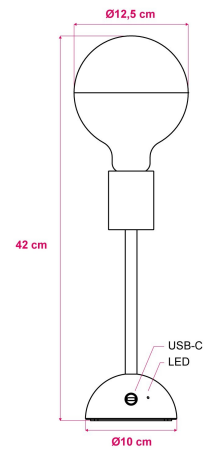

- Base measurements: Ø 100mm, h 50mm
- Nominal voltage: 5V
- Class: III
- CE Quality Mark

Average battery autonomy: 12 hours with 3350 mA battery

Charging time: 5 hours.

Recharging the battery? No need to remove the lamp from the base, just connect a USB-C cable to the lamp itself.

Made in Italy

15 cm extension tube in selected finish

Wooden lamp holder in selected finish:

- Measurements: Ø 50 mm, h 65 mm
- Fitting: E27 smooth max 4W

Light bulb [BB-B05]: LED, silver half sphere, G125, 5V, 1,3W, 110Lm, 2500K, E27, Ø 125mm, h 178mm, dimmable

Product gallery:

RECHARGEABLE BATTERY		
Li - ion 18650		
	Size	18650
	Battery Chemistry	Li - ion
	Battery	Rechargeable
	Voltage	3.7 V
	Min Capacity mAh	3350 mAh
	Battery Version	Flat top
	Circuit Protective	Unprotected
	Height mm	65 mm
	Diameter mm	18,5 mm