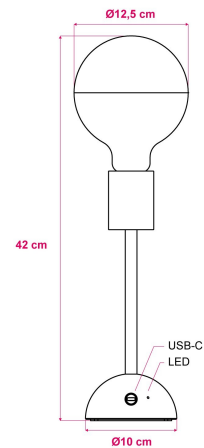

- Base measurements: Ø 100mm, h 50mm
- Nominal voltage: 5V
- Class: III
- CE Quality Mark

Average battery autonomy: 12 hours with 3350 mA battery

Charging time: 5 hours.

Recharging the battery? No need to remove the lamp from the base, just connect a USB-C cable to the lamp itself.

Made in Italy

15 cm extension tube in selected finish

Wooden lamp holder in selected finish:

- Measurements: Ø 50 mm, h 65 mm
- Fitting: E27 smooth max 4W

Light bulb [BB-B05]: LED, silver half sphere, G125, 5V, 1,3W, 110Lm, 2500K, E27, Ø 125mm, h 178mm, dimmable

Product gallery:

RECHARGEABLE BATTERY		
Li - ion 18650		
	Size	18650
	Battery Chemistry	Li - ion
	Battery	Rechargeable
	Voltage	3.7 V
	Min Capacity mAh	3350 mAh
	Battery Version	Flat top
	Circuit Protective	Unprotected
	Height mm	65 mm
	Diameter mm	18,5 mm