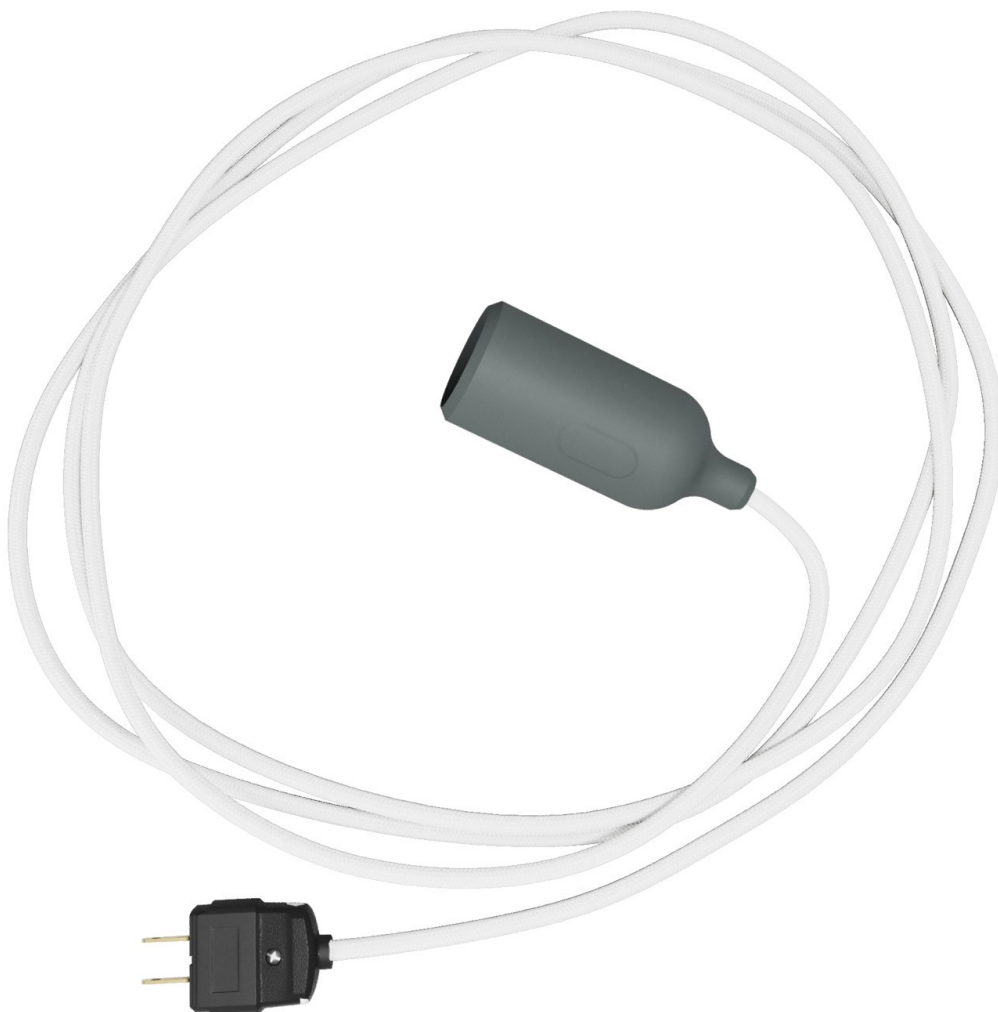

Reference: US-PSSGRINSW5RC01
EAN13: 8050997830946

Product title:

Silicone Snake lamp with switch and plug

Product attributes:

Light bulb: Without bulb

Finish: White, Black, Red, Orange, Yellow, Grey, Soft green, Petrol, Soft blue, Yellow mustard, Salmon, Desert Brown

Product image:

Product price:

\$56.00 tax included

Product short description:

Bring light exactly where you need it with our Snake lamp: safe and easy to use, without having to compromise on style. This portable silicone lamp comes with a built-in switch strategically installed in the lamp holder and a plug. The Creative-Cables solution for those looking for a fun and colourful plug-in lamp (or simple and timeless too). Choose from the 12 available colours, with or without light bulb, and light up every corner of your home with a simple power socket.

What kind of light bulb is compatible with this lamp?

The Snake silicone lamp with plug can be purchased with the included G95 clear light bulb, which adapts to any room thanks to its timeless spherical shape. Alternatively, check out our range of [designer LED light bulbs with E26 fitting](#) and find the one that best suits your taste.

Product description:

The Snake lamp is composed of:

- 5 metres of fabric cable 2x0,75 in selected finish
- silicone lamp holder kit E26 for exposed light bulb in selected finish
- two-pole plug 2,5A

Product features: