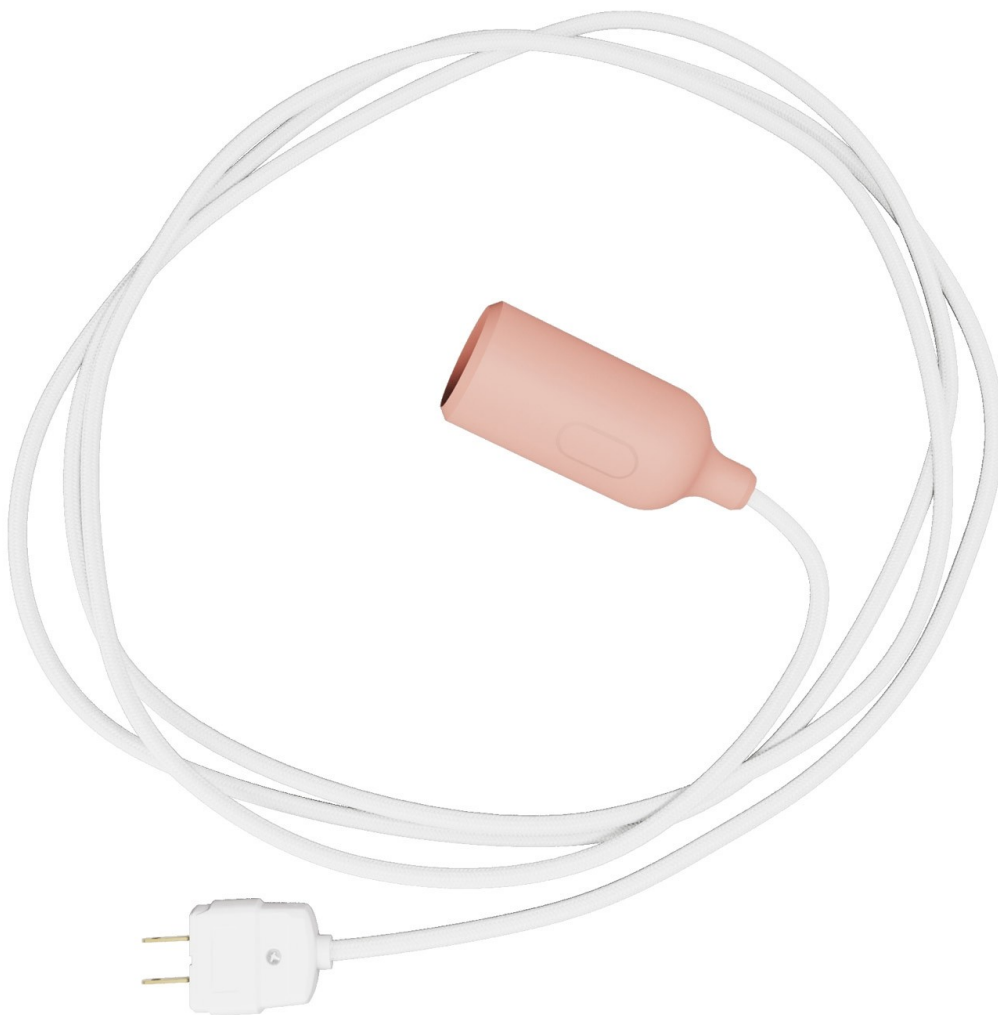

Reference: US-PSSSALBSW5RC01  
EAN13: 8050997830991

**Product title:**

Silicone Snake lamp with switch and plug

**Product attributes:**

Light bulb: Without bulb

Finish: White, Black, Red, Orange, Yellow, Grey, Soft green, Petrol, Soft blue, Yellow mustard, Salmon, Desert Brown

**Product image:**

**Product price:**

\$56.00 tax included

**Product short description:**

Bring light exactly where you need it with our Snake lamp: safe and easy to use, without having to compromise on style. This portable silicone lamp comes with a built-in switch strategically installed in the lamp holder and a plug. The Creative-Cables solution for those looking for a fun and colourful plug-in lamp (or simple and timeless too). Choose from the 12 available colours, with or without light bulb, and light up every corner of your home with a simple power socket.

**What kind of light bulb is compatible with this lamp?**

The Snake silicone lamp with plug can be purchased with the included G95 clear light bulb, which adapts to any room thanks to its timeless spherical shape. Alternatively, check out our range of [designer LED light bulbs with E26 fitting](#) and find the one that best suits your taste.

**Product description:**

The Snake lamp is composed of:

- 5 metres of fabric cable 2x0,75 in selected finish
- silicone lamp holder kit E26 for exposed light bulb in selected finish
- two-pole plug 2,5A