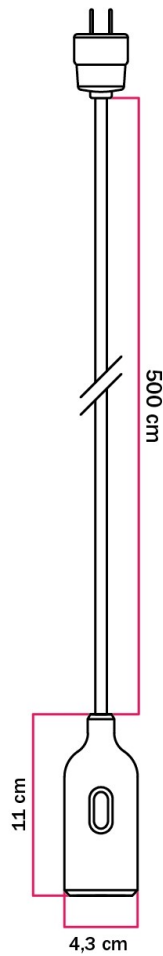

Reference: US-PSSSALBSW5RC01
EAN13: 8050997830991

Product title:

Silicone Snake lamp with switch and plug

Product attributes:

Light bulb: Without bulb

Finish: White, Black, Red, Orange, Yellow, Grey, Soft green, Petrol, Soft blue, Yellow mustard, Salmon, Desert Brown

Product image:

Product price:

\$56.00 tax included

Product short description:

Bring light exactly where you need it with our Snake lamp: safe and easy to use, without having to compromise on style. This portable silicone lamp comes with a built-in switch strategically installed in the lamp holder and a plug. The Creative-Cables solution for those looking for a fun and colourful plug-in lamp (or simple and timeless too). Choose from the 12 available colours, with or without light bulb, and light up every corner of your home with a simple power socket.

Product description:

The Snake lamp is composed of:

- 5 metres of fabric cable 2x0,75 in selected finish
- silicone lamp holder kit E26 for exposed light bulb in selected finish
- two-pole plug 2,5A

Product features: