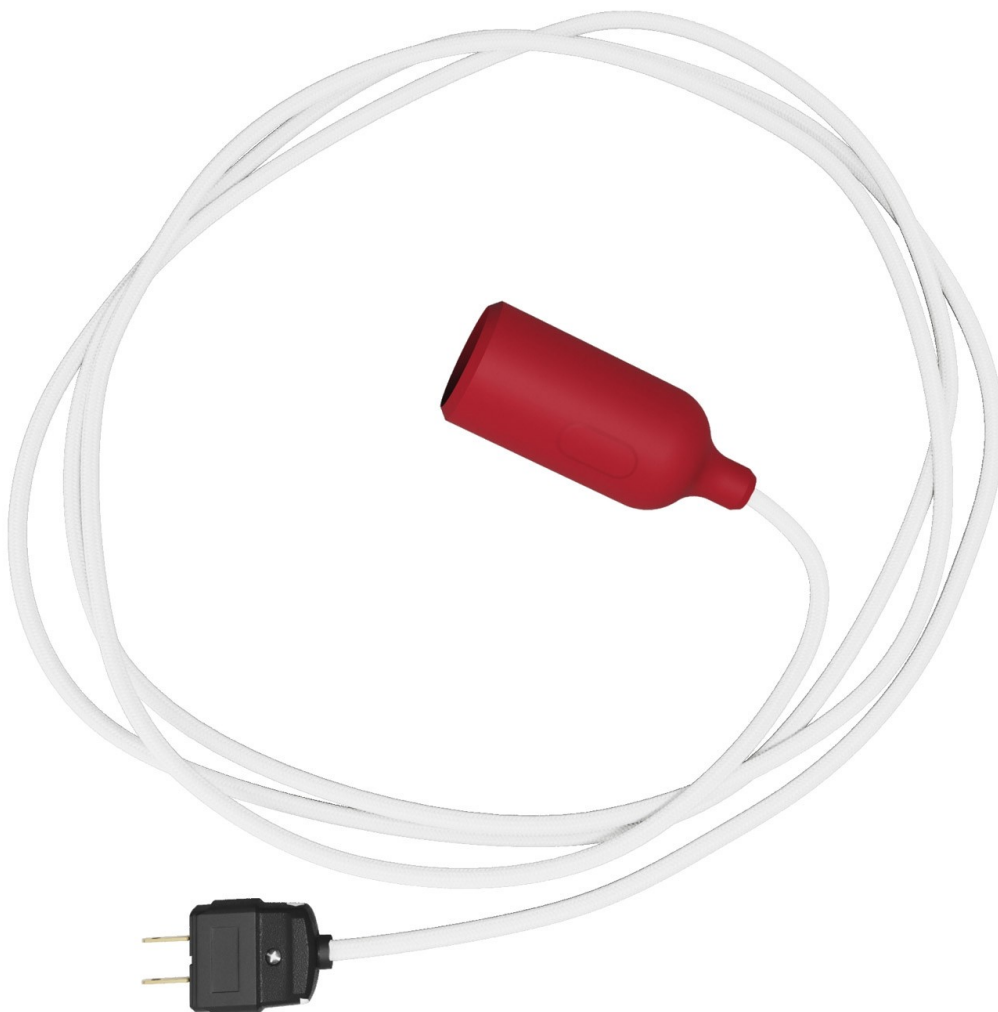

Reference: US-PSSRSSNSW5RC01
EAN13: 8050997831011

Product title:

Silicone Snake lamp with switch and plug

Product attributes:

Light bulb: Without bulb

Finish: White, Black, Red, Orange, Yellow, Grey, Soft green, Petrol, Soft blue, Yellow mustard, Salmon, Desert Brown

Product image:

Product price:

\$56.00 tax included

Product short description:

Bring light exactly where you need it with our Snake lamp: safe and easy to use, without having to compromise on style. This portable silicone lamp comes with a built-in switch strategically installed in the lamp holder and a plug. The Creative-Cables solution for those looking for a fun and colourful plug-in lamp (or simple and timeless too). Choose from the 12 available colours, with or without light bulb, and light up every corner of your home with a simple power socket.

Why is this silicone lamp with plug the perfect choice for every room?

This plug-in lamp is simple and adaptable thanks to the built-in switch installed in the lamp holder and to the variety of available colours and finishes. A reliable lamp for your office, bedroom or corridor. And thanks to our wall supports like [Rolé](#), you'll be able to create a unique wall lighting solution for your indoor spaces.

Product description:

The Snake lamp is composed of:

- 5 metres of fabric cable 2x0,75 in selected finish
- silicone lamp holder kit E26 for exposed light bulb in selected finish
- two-pole plug 2,5A

Product features: