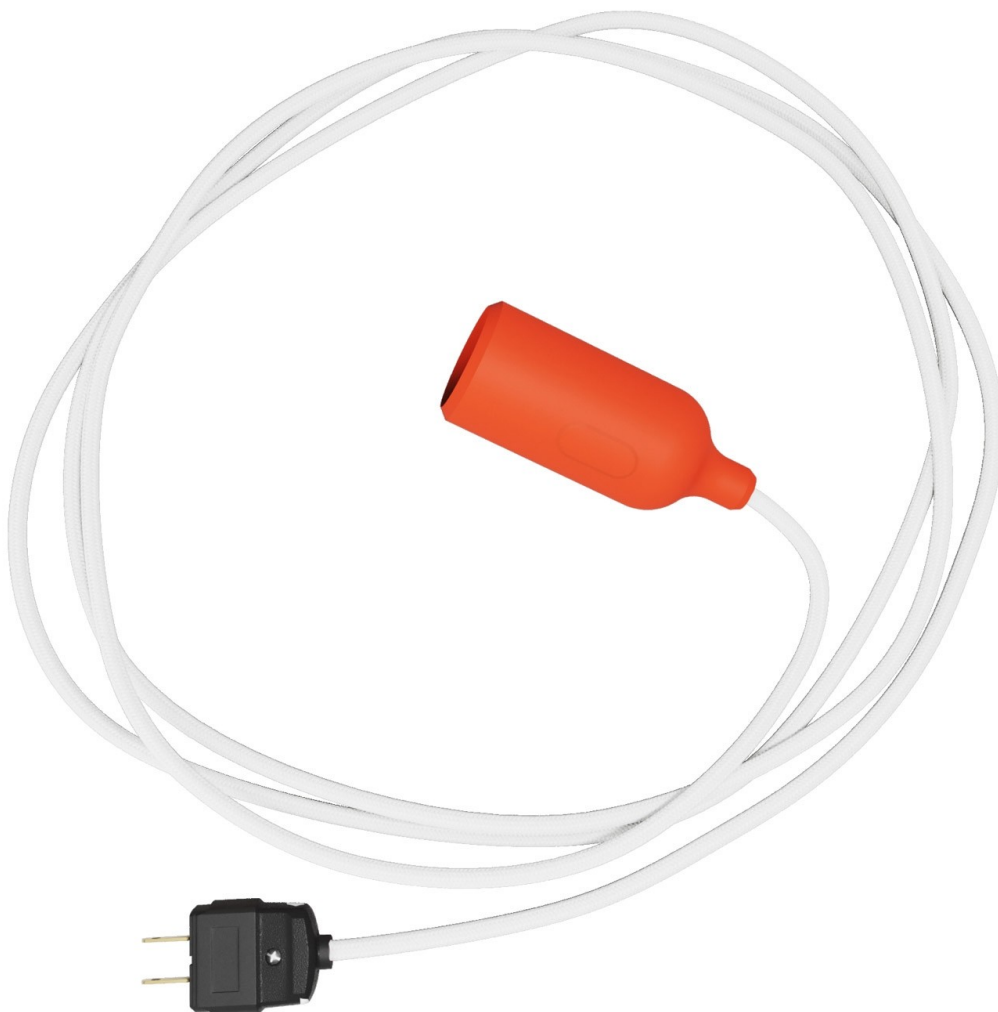

## Product title:

Silicone Snake lamp with switch and plug

## Product attributes:

Light bulb: Without bulb

Finish: White, Black, Red, Orange, Yellow, Grey, Soft green, Petrol, Soft blue, Yellow mustard, Salmon, Desert Brown

## Product image:

**Product price:**

\$56.00 tax included

**Product short description:**

Bring light exactly where you need it with our Snake lamp: safe and easy to use, without having to compromise on style. This portable silicone lamp comes with a built-in switch strategically installed in the lamp holder and a plug. The Creative-Cables solution for those looking for a fun and colourful plug-in lamp (or simple and timeless too). Choose from the 12 available colours, with or without light bulb, and light up every corner of your home with a simple power socket.

**Product description:**

The Snake lamp is composed of:

- 5 metres of fabric cable 2x0,75 in selected finish
- silicone lamp holder kit E26 for exposed light bulb in selected finish
- two-pole plug 2,5A