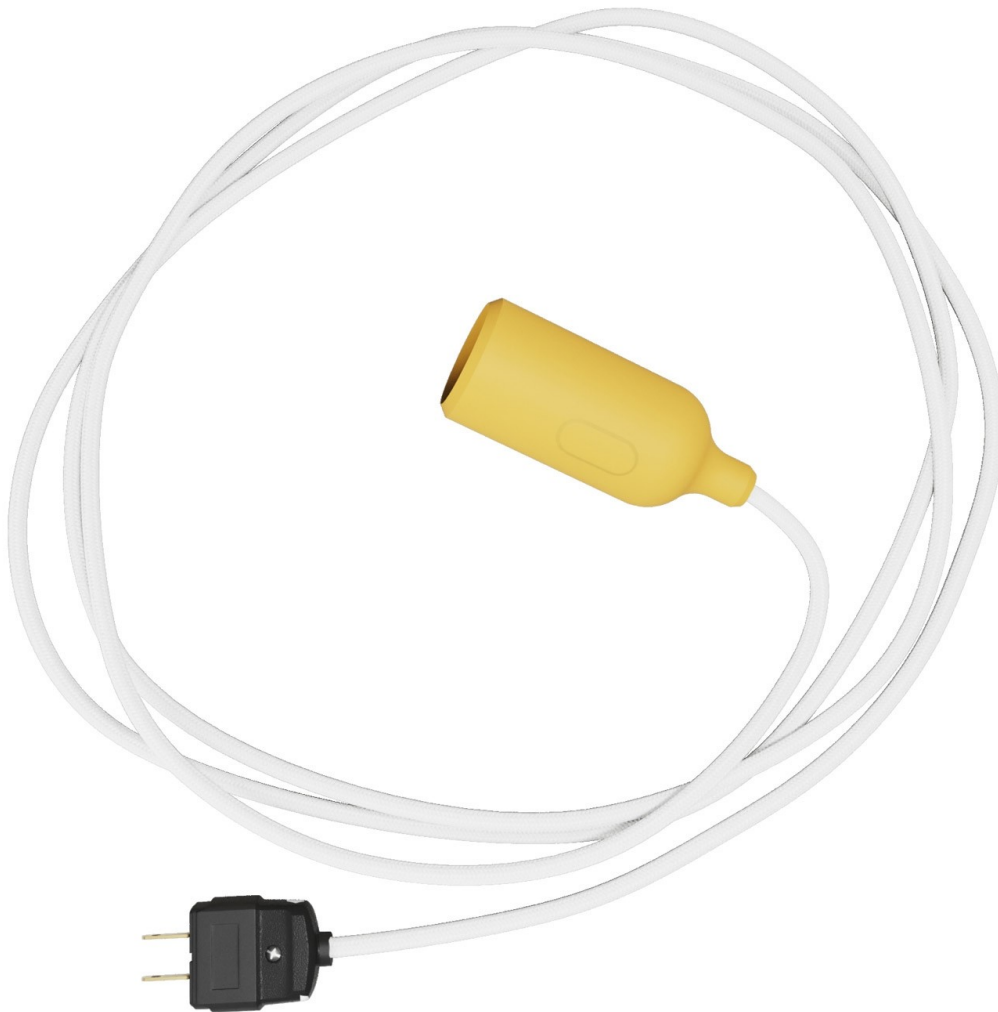

Reference: US-PSSGIANSW5RC01
EAN13: 8050997831035

Product title:

Silicone Snake lamp with switch and plug

Product attributes:

Light bulb: Without bulb

Finish: White, Black, Red, Orange, Yellow, Grey, Soft green, Petrol, Soft blue, Yellow mustard, Salmon, Desert Brown

Product image:

Product price:

\$56.00 tax included

Product short description:

Bring light exactly where you need it with our Snake lamp: safe and easy to use, without having to compromise on style. This portable silicone lamp comes with a built-in switch strategically installed in the lamp holder and a plug. The Creative-Cables solution for those looking for a fun and colourful plug-in lamp (or simple and timeless too). Choose from the 12 available colours, with or without light bulb, and light up every corner of your home with a simple power socket.

What kind of light bulb is compatible with this lamp?

The Snake silicone lamp with plug can be purchased with the included G95 clear light bulb, which adapts to any room thanks to its timeless spherical shape. Alternatively, check out our range of [designer LED light bulbs with E26 fitting](#) and find the one that best suits your taste.

Product description:

The Snake lamp is composed of:

- 5 metres of fabric cable 2x0,75 in selected finish
- silicone lamp holder kit E26 for exposed light bulb in selected finish
- two-pole plug 2,5A

Product features: