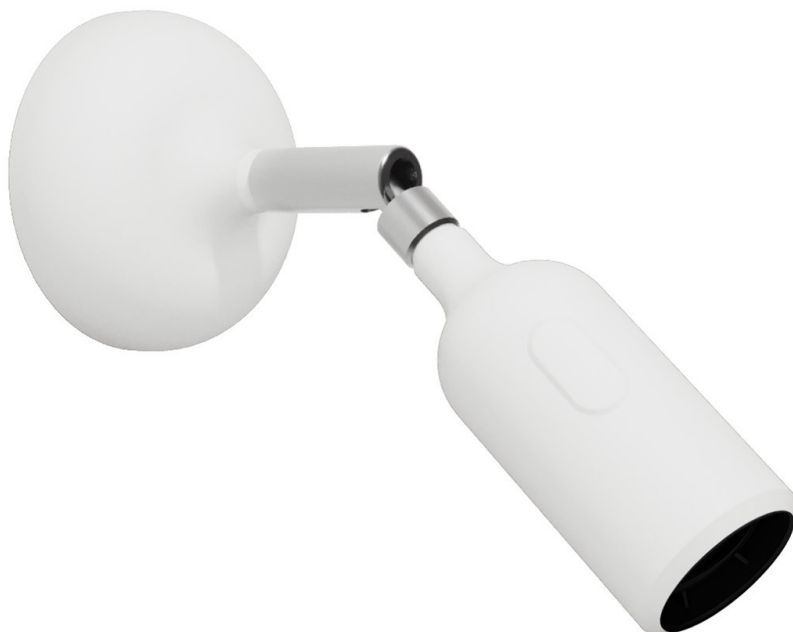

Reference: US-APS2SWBIATBS1CR
EAN13: 8050997830816

Product title:

Silicone Fernaluce lamp with joint and built-in switch

Product attributes:

Light bulb: Without bulb

Finish: White, Black, Red, Orange, Yellow, Grey, Soft green, Petrol, Soft blue, Yellow mustard, Salmon, Desert Brown

Product image:

Product price:

\$53.80 tax included

Product short description:

Thinking of turning your light source into a lamp? Then this silicone Fermaluce with built-in switch is the answer to all your problems! No need to tear down walls or go over electrical systems, just install it in any preexisting light source and control it with the simple on/off switch found in the lamp holder. Available in 12 colours and ready to light up every corner of your house with style.

Where should this lamp be used?

Thanks to the 8,8 cm diameter of the rose and to the joint designed to tilt the lamp holder up to 90° and rotate it by 315°, this wall lamp will easily adapt to any wall of your home, bringing a wave of colours (and light) to any room.

Product description:

The silicone Fermaluce lamp with joint and built-in switch is composed of:

Silicone rose with 88 mm diameter in selected finish

Silicone lamp holder with built-in switch E26 for exposed light bulbs in selected finish