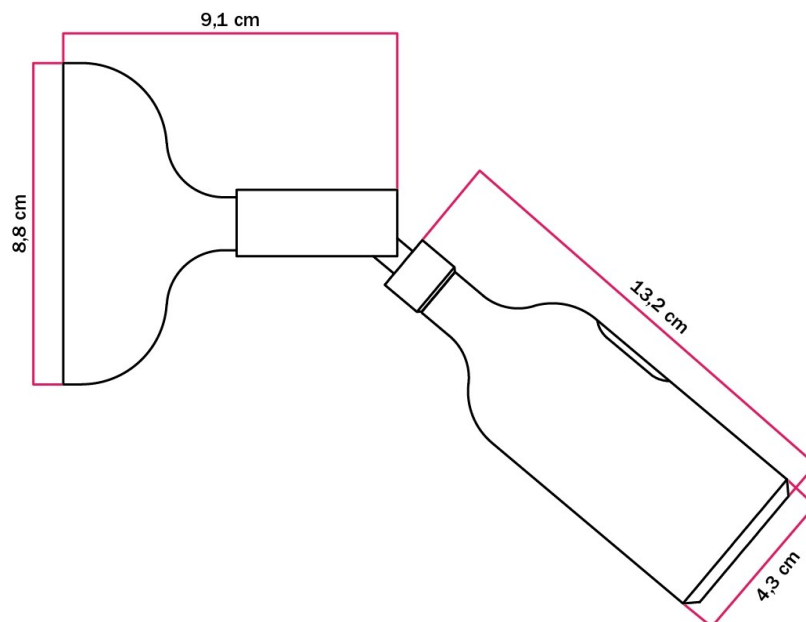

Reference: US-APS2SWNERTBS1BR
EAN13: 8050997830809

Product title:

Silicone Fernaluce lamp with joint and built-in switch

Product attributes:

Light bulb: Without bulb

Finish: White, Black, Red, Orange, Yellow, Grey, Soft green, Petrol, Soft blue, Yellow mustard, Salmon, Desert Brown

Product image:

Product price:

\$53.80 tax included

Product short description:

Thinking of turning your light source into a lamp? Then this silicone Fermaluce with built-in switch is the answer to all your problems! No need to tear down walls or go over electrical systems, just install it in any preexisting light source and control it with the simple on/off switch found in the lamp holder. Available in 12 colours and ready to light up every corner of your house with style.

Where should this lamp be used?

Thanks to the 8,8 cm diameter of the rose and to the joint designed to tilt the lamp holder up to 90° and rotate it by 315°, this wall lamp will easily adapt to any wall of your home, bringing a wave of colours (and light) to any room.

Product description:

The silicone Fermaluce lamp with joint and built-in switch is composed of:

Silicone rose with 88 mm diameter in selected finish

Silicone lamp holder with built-in switch E26 for exposed light bulbs in selected finish