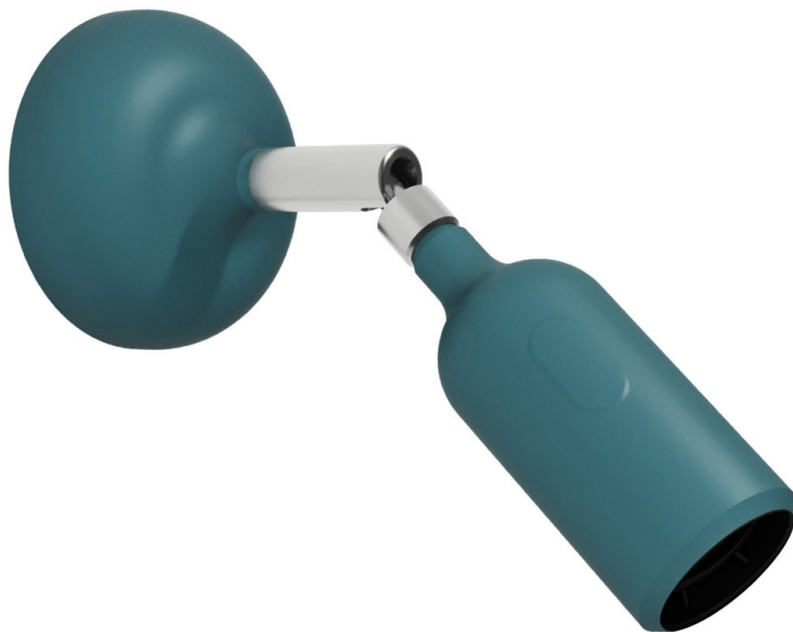

Reference: US-APS2SWPETBS1CR
EAN13: 8050997830847

Product title:

Silicone Fernaluce lamp with joint and built-in switch

Product attributes:

Light bulb: Without bulb

Finish: White, Black, Red, Orange, Yellow, Grey, Soft green, Petrol, Soft blue, Yellow mustard, Salmon, Desert Brown

Product image:

Product price:

\$53.80 tax included

Product short description:

Thinking of turning your light source into a lamp? Then this silicone Fermaluce with built-in switch is the answer to all your problems! No need to tear down walls or go over electrical systems, just install it in any preexisting light source and control it with the simple on/off switch found in the lamp holder. Available in 12 colours and ready to light up every corner of your house with style.

Where should this lamp be used?

Thanks to the 8,8 cm diameter of the rose and to the joint designed to tilt the lamp holder up to 90° and rotate it by 315°, this wall lamp will easily adapt to any wall of your home, bringing a wave of colours (and light) to any room.

Product description:

The silicone Fermaluce lamp with joint and built-in switch is composed of:

Silicone rose with 88 mm diameter in selected finish

Silicone lamp holder with built-in switch E26 for exposed light bulbs in selected finish