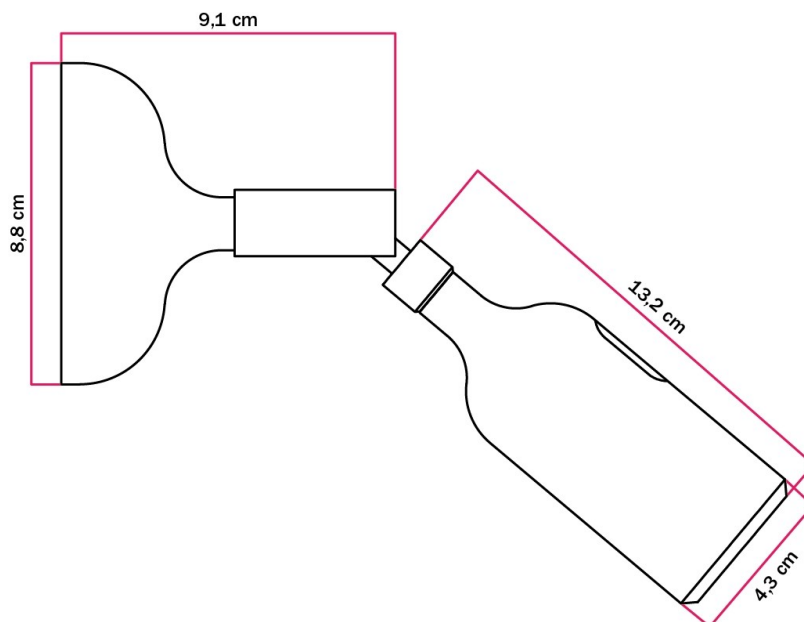

Reference: US-APS2SWVETBS1CR
EAN13: 8050997830854

Product title:

Silicone Fermaluce lamp with joint and built-in switch

Product attributes:

Light bulb: Without bulb

Finish: White, Black, Red, Orange, Yellow, Grey, Soft green, Petrol, Soft blue, Yellow mustard, Salmon, Desert Brown

Product image:

Product price:

\$53.80 tax included

Product short description:

Thinking of turning your light source into a lamp? Then this silicone Fermaluce with built-in switch is the answer to all your problems! No need to tear down walls or go over electrical systems, just install it in any preexisting light source and control it with the simple on/off switch found in the lamp holder. Available in 12 colours and ready to light up every corner of your house with style.

Where should this lamp be used?

Thanks to the 8,8 cm diameter of the rose and to the joint designed to tilt the lamp holder up to 90° and rotate it by 315°, this wall lamp will easily adapt to any wall of your home, bringing a wave of colours (and light) to any room.

Product description:

The silicone Fermaluce lamp with joint and built-in switch is composed of:

Silicone rose with 88 mm diameter in selected finish

Silicone lamp holder with built-in switch E26 for exposed light bulbs in selected finish