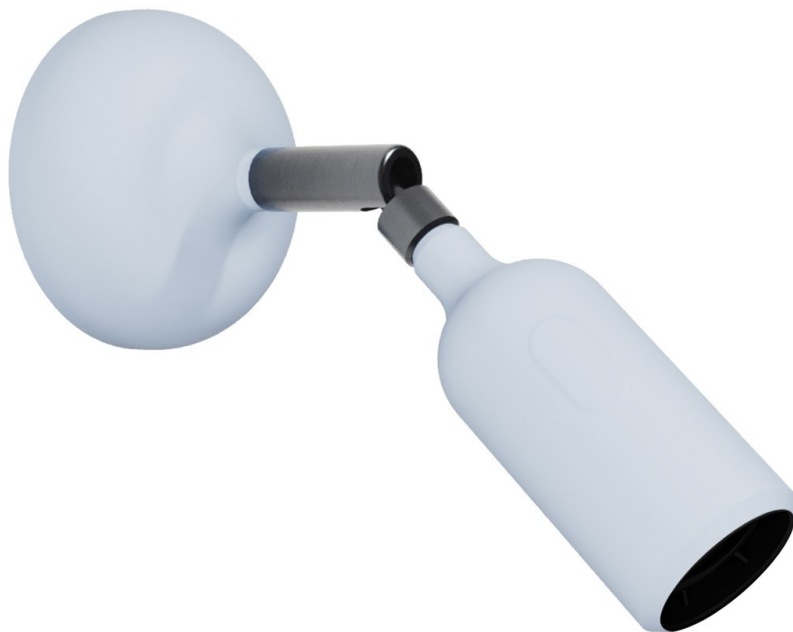

Reference: US-APS2SWSBTBS1TIS
EAN13: 8050997830861

Product title:

Silicone Fernaluce lamp with joint and built-in switch

Product attributes:

Light bulb: Without bulb

Finish: White, Black, Red, Orange, Yellow, Grey, Soft green, Petrol, Soft blue, Yellow mustard, Salmon, Desert Brown

Product image:

Product price:

\$53.80 tax included

Product short description:

Thinking of turning your light source into a lamp? Then this silicone Fermaluce with built-in switch is the answer to all your problems! No need to tear down walls or go over electrical systems, just install it in any preexisting light source and control it with the simple on/off switch found in the lamp holder. Available in 12 colours and ready to light up every corner of your house with style.

Where should this lamp be used?

Thanks to the 8,8 cm diameter of the rose and to the joint designed to tilt the lamp holder up to 90° and rotate it by 315°, this wall lamp will easily adapt to any wall of your home, bringing a wave of colours (and light) to any room.

Product description:

The silicone Fermaluce lamp with joint and built-in switch is composed of:

Silicone rose with 88 mm diameter in selected finish

Silicone lamp holder with built-in switch E26 for exposed light bulbs in selected finish