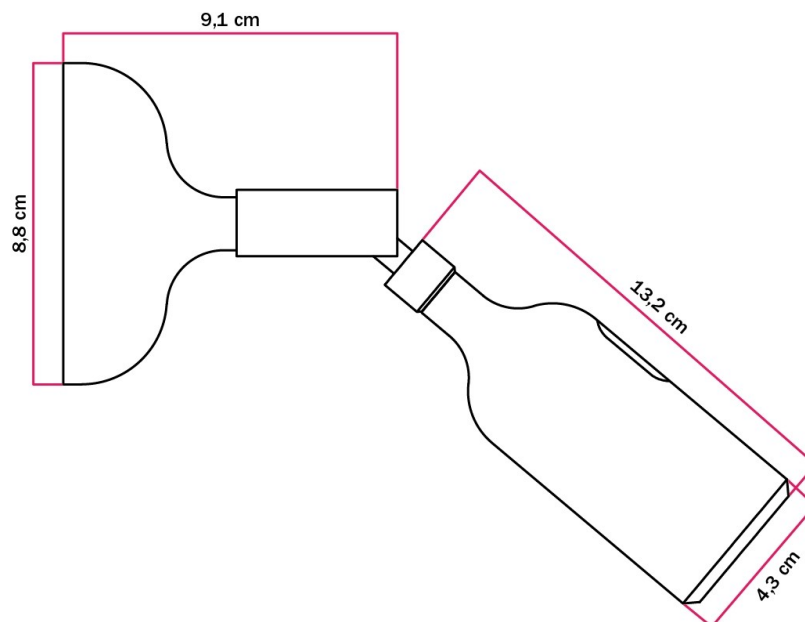

Reference: US-APS2SWSALTBS1CR
EAN13: 8050997830878

Product title:

Silicone Fermaluce lamp with joint and built-in switch

Product attributes:

Light bulb: Without bulb

Finish: White, Black, Red, Orange, Yellow, Grey, Soft green, Petrol, Soft blue, Yellow mustard, Salmon, Desert Brown

Product image:

Product price:

\$53.80 tax included

Product short description:

Thinking of turning your light source into a lamp? Then this silicone Fermaluce with built-in switch is the answer to all your problems! No need to tear down walls or go over electrical systems, just install it in any preexisting light source and control it with the simple on/off switch found in the lamp holder. Available in 12 colours and ready to light up every corner of your house with style.

Where should this lamp be used?

Thanks to the 8,8 cm diameter of the rose and to the joint designed to tilt the lamp holder up to 90° and rotate it by 315°, this wall lamp will easily adapt to any wall of your home, bringing a wave of colours (and light) to any room.

Product description:

The silicone Fermaluce lamp with joint and built-in switch is composed of:

Silicone rose with 88 mm diameter in selected finish

Silicone lamp holder with built-in switch E26 for exposed light bulbs in selected finish