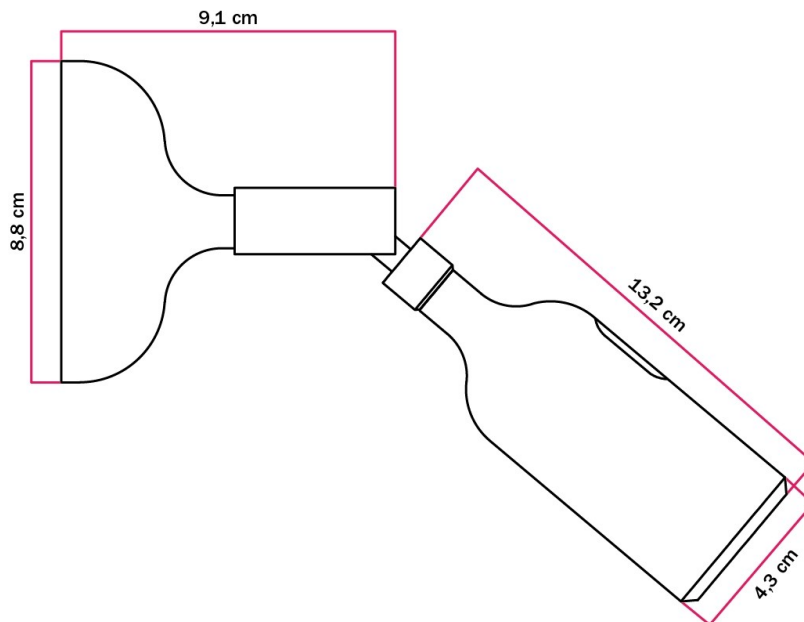

Reference: US-APS2SWRSSTBS1BR  
EAN13: 8050997830892

**Product title:**

Silicone Fernaluce lamp with joint and built-in switch

**Product attributes:**

Light bulb: Without bulb

Finish: White, Black, Red, Orange, Yellow, Grey, Soft green, Petrol, Soft blue, Yellow mustard, Salmon, Desert Brown

**Product image:**

**Product price:**

\$53.80 tax included

**Product short description:**

Thinking of turning your light source into a lamp? Then this silicone Fermaluce with built-in switch is the answer to all your problems! No need to tear down walls or go over electrical systems, just install it in any preexisting light source and control it with the simple on/off switch found in the lamp holder. Available in 12 colours and ready to light up every corner of your house with style.

**Where should this lamp be used?**

Thanks to the 8,8 cm diameter of the rose and to the joint designed to tilt the lamp holder up to 90° and rotate it by 315°, this wall lamp will easily adapt to any wall of your home, bringing a wave of colours (and light) to any room.

**Product description:**

The silicone Fermaluce lamp with joint and built-in switch is composed of:

Silicone rose with 88 mm diameter in selected finish

Silicone lamp holder with built-in switch E26 for exposed light bulbs in selected finish