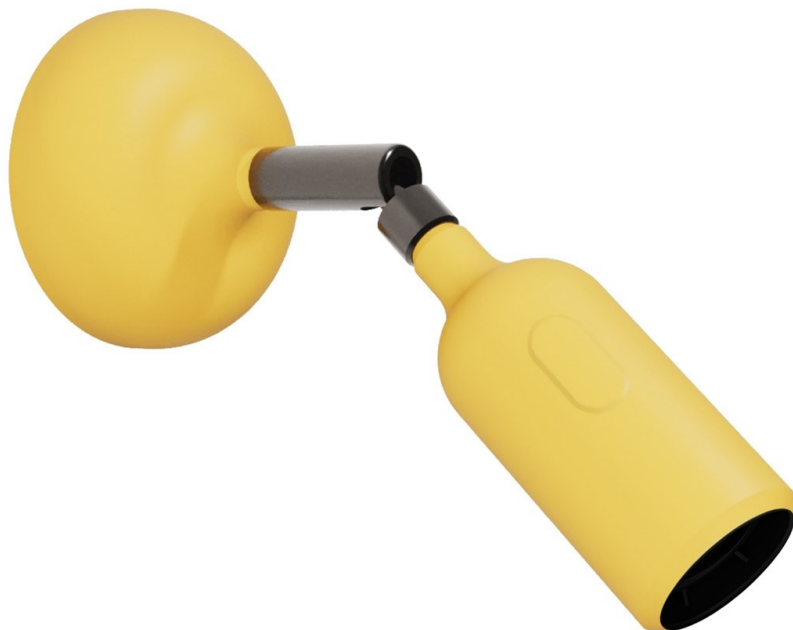

Reference: US-APS2SWG1ATBS1BR
EAN13: 8050997830915

Product title:

Silicone Fernaluce lamp with joint and built-in switch

Product attributes:

Light bulb: Without bulb

Finish: White, Black, Red, Orange, Yellow, Grey, Soft green, Petrol, Soft blue, Yellow mustard, Salmon, Desert Brown

Product image:

Product price:

\$53.80 tax included

Product short description:

Thinking of turning your light source into a lamp? Then this silicone Fermaluce with built-in switch is the answer to all your problems! No need to tear down walls or go over electrical systems, just install it in any preexisting light source and control it with the simple on/off switch found in the lamp holder. Available in 12 colours and ready to light up every corner of your house with style.

Where should this lamp be used?

Thanks to the 8,8 cm diameter of the rose and to the joint designed to tilt the lamp holder up to 90° and rotate it by 315°, this wall lamp will easily adapt to any wall of your home, bringing a wave of colours (and light) to any room.

Product description:

The silicone Fermaluce lamp with joint and built-in switch is composed of:

Silicone rose with 88 mm diameter in selected finish

Silicone lamp holder with built-in switch E26 for exposed light bulbs in selected finish