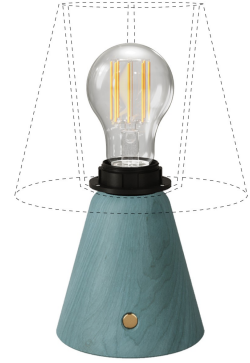

Reference: CABLESS11-TEAL-L
EAN13: 8056813035014

Product title:

Portable and rechargeable Cables11 lamp with Drop light bulb suitable with lampshade

Product attributes:

Light bulb: With bulb
Finish: White, Black, Neutral, Teal, Saffron

Product image:

Product price:

\$84.30 tax included

Product short description:

Cables11 is a portable lamp in alder wood with a threaded double ferrule lamp holder. Minimal and versatile, this product comes with a cone shaped wooden base and can be paired with the [Impero mini lampshade](#), available in various colours and fabrics. Moreover, thanks to its rechargeable battery (Li-ion 18650 battery), bring this lamp with you anywhere without the need for a power outlet.

Product features:

Material: Wood

Opening Beam: 360°

Lampshade: For lampshade

Mood: Modern

Mood: Natural

Mood: Minimal

Fitting: E27

Room: Studio

Room: Bedroom

Room: Child's room

Product gallery:

RECHARGEABLE BATTERY		
Li - ion 18650		
	Size	18650
	Battery Chemistry	Li - ion
	Battery	Rechargeable
	Voltage	3.7 V
	Min Capacity mAh	3350 mAh
	Battery Version	Flat top
	Circuit Protective	Unprotected
	Height mm	65 mm
	Diameter mm	18,5 mm