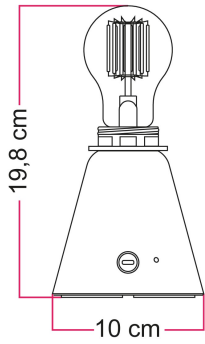

Base for Cabless11 lamp in selected finish:

- Measurements: Ø 100 mm, h 98 mm
- Fitting: E27 max 4W
- Nominal voltage: 5V
- Class: III
- CE Quality Mark

Average battery life: 12 hours with 3350 mAh battery

Product features:

Material: Wood

Opening Beam: 360°

Lampshade: For lampshade

Mood: Modern

Mood: Natural

Mood: Minimal

Fitting: E27

Room: Studio

Room: Bedroom

Room: Child's room

Product gallery:

RECHARGEABLE BATTERY		
Li - ion 18650		
	Size	18650
	Battery Chemistry	Li - ion
	Battery	Rechargeable
	Voltage	3.7 V
	Min Capacity mAh	3350 mAh
	Battery Version	Flat top
	Circuit Protective	Unprotected
	Height mm	65 mm
	Diameter mm	18,5 mm