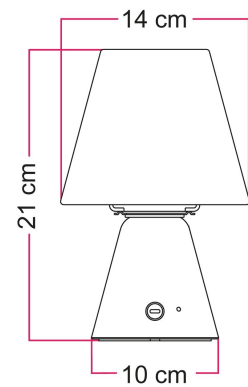

Number of light points: 1

Room: Living room

Room: Studio  
 Room: Bedroom  
 Room: Child's room

Product gallery:

RECHARGEABLE BATTERY		
Li - ion 18650		
	Size	18650
	Battery Chemistry	Li - ion
	Battery	Rechargeable
	Voltage	3.7 V
	Min Capacity mAh	3350 mAh
	Battery Version	Flat top
	Circuit Protective	Unprotected
	Height mm	65 mm
	Diameter mm	18.5 mm