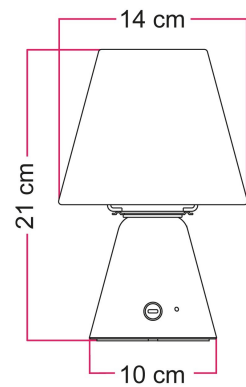

Number of light points: 1

Room: Living room

Room: Studio
 Room: Bedroom
 Room: Child's room

Product gallery:

RECHARGEABLE BATTERY		
Li - ion 18650		
	Size	18650
	Battery Chemistry	Li - ion
	Battery	Rechargeable
	Voltage	3.7 V
	Min Capacity mAh	3350 mAh
	Battery Version	Flat top
	Circuit Protective	Unprotected
	Height mm	65 mm
	Diameter mm	18.5 mm