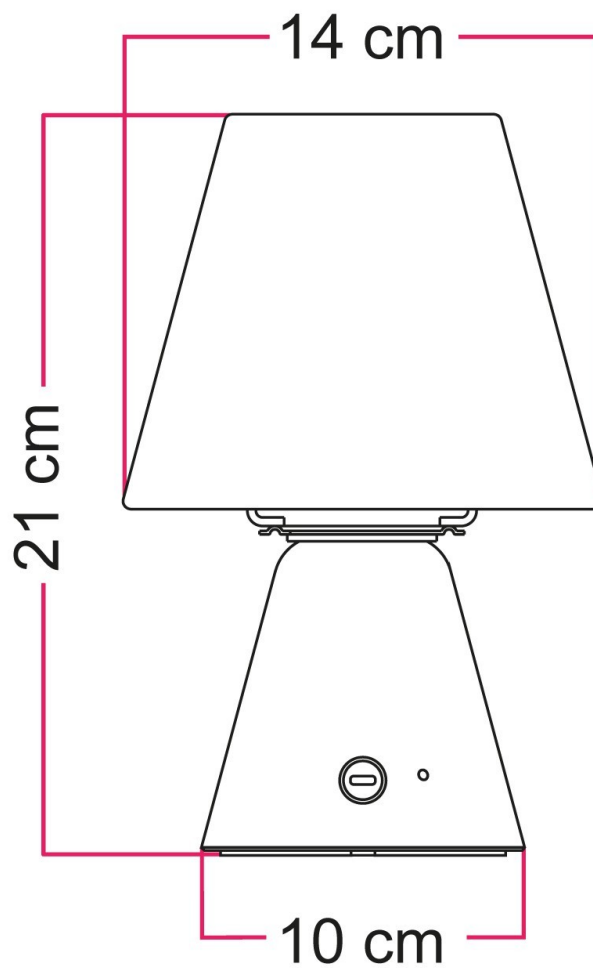

Reference: CABLESS11-NAT-PARIME27JCH-L
EAN13: 8056813014200

Product title:

Portable and rechargeable Cables11 lamp with Drop light bulb and lampshade

Product attributes:

Light bulb: With bulb

Finish: White, Black, Neutral, Terracotta, Teal, Saffron

Product image: