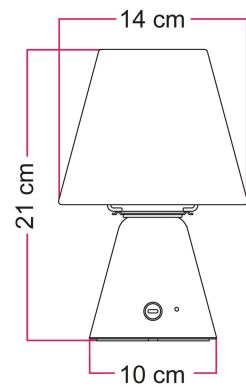

Number of light points: 1

Room: Living room

Room: Studio  
 Room: Bedroom  
 Room: Child's room

Product gallery:

RECHARGEABLE BATTERY		
Li - ion 18650		
	Size	18650
	Battery Chemistry	Li - ion
	Battery	Rechargeable
	Voltage	3.7 V
	Min Capacity mAh	3350 mAh
	Battery Version	Flat top
	Circuit Protective	Unprotected
	Height mm	65 mm
	Diameter mm	18.5 mm