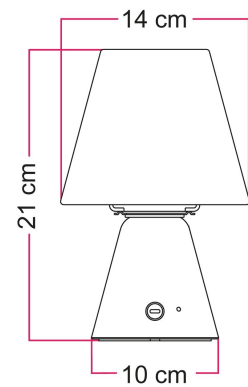

Number of light points: 1

Room: Living room

Room: Studio
 Room: Bedroom
 Room: Child's room

Product gallery:

RECHARGEABLE BATTERY		
Li - ion 18650		
	Size	18650
	Battery Chemistry	Li - ion
	Battery	Rechargeable
	Voltage	3.7 V
	Min Capacity mAh	3350 mAh
	Battery Version	Flat top
	Circuit Protective	Unprotected
	Height mm	65 mm
	Diameter mm	18.5 mm