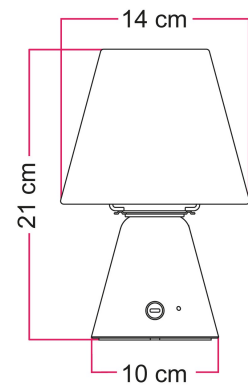

Number of light points: 1

Room: Studio

Room: Bedroom  
 Room: Child's room  
 Room: Living room

Product gallery:

RECHARGEABLE BATTERY		
Li - ion 18650		
	Size	18650
	Battery Chemistry	Li - ion
	Battery	Rechargeable
	Voltage	3.7 V
	Min Capacity mAh	3350 mAh
	Battery Version	Flat top
	Circuit Protective	Unprotected
	Height mm	65 mm
	Diameter mm	18,5 mm