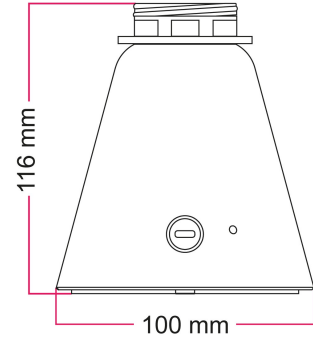

### Details

Base for Cabless11 lamp in selected finish:

Measurements: Ø 100 mm, h 98 mm

Fitting: E27 max 4W

Nominal voltage: 5V

Class: III

CE Quality Mark

Average battery life: 12 hours with 3350 mAh battery

## Product gallery:

| RECHARGEABLE BATTERY |                    |              |
|----------------------|--------------------|--------------|
| Li - ion 18650       |                    |              |
|                      | Size               | 18650        |
|                      | Battery Chemistry  | Li - ion     |
|                      | Battery            | Rechargeable |
|                      | Voltage            | 3.7 V        |
|                      | Min Capacity mAh   | 3350 mAh     |
|                      | Battery Version    | Flat top     |
|                      | Circuit Protective | Unprotected  |
|                      | Height mm          | 65 mm        |
|                      | Diameter mm        | 18,5 mm      |
|                      |                    |              |