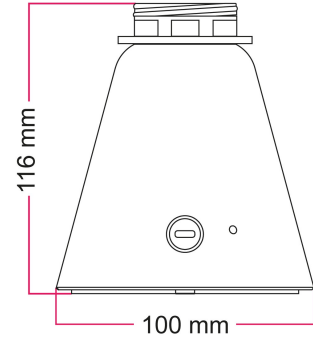

Measurements: Ø 100 mm, h 98 mm

Fitting: E27 max 4W

Nominal voltage: 5V

Class: III

CE Quality Mark

Average battery life: 12 hours with 3350 mAh battery

Charging time: 5 hours.

No need to remove the battery to recharge the base. Simply connect the cable to the USB-C port on the lamp itself.

Product features:

Material: Wood

Fitting: E27

Product gallery:

RECHARGEABLE BATTERY		
Li - ion 18650		
	Size	18650
	Battery Chemistry	Li - ion
	Battery	Rechargeable
	Voltage	3.7 V
	Min Capacity mAh	3350 mAh
	Battery Version	Flat top
	Circuit Protective	Unprotected
	Height mm	65 mm
	Diameter mm	18,5 mm