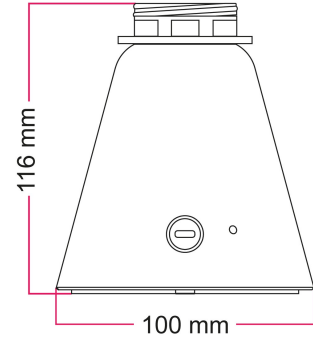

Measurements: Ø 100 mm, h 98 mm

Fitting: E27 max 4W

Nominal voltage: 5V

Class: III

CE Quality Mark

Average battery life: 12 hours with 3350 mAh battery

Charging time: 5 hours.

No need to remove the battery to recharge the base. Simply connect the cable to the USB-C port on the lamp itself.

Product features:

Material: Wood

Fitting: E27

Product gallery:

RECHARGEABLE BATTERY		
Li - ion 18650		
	Size	18650
	Battery Chemistry	Li - ion
	Battery	Rechargeable
	Voltage	3.7 V
	Min Capacity mAh	3350 mAh
	Battery Version	Flat top
	Circuit Protective	Unprotected
	Height mm	65 mm
	Diameter mm	18,5 mm