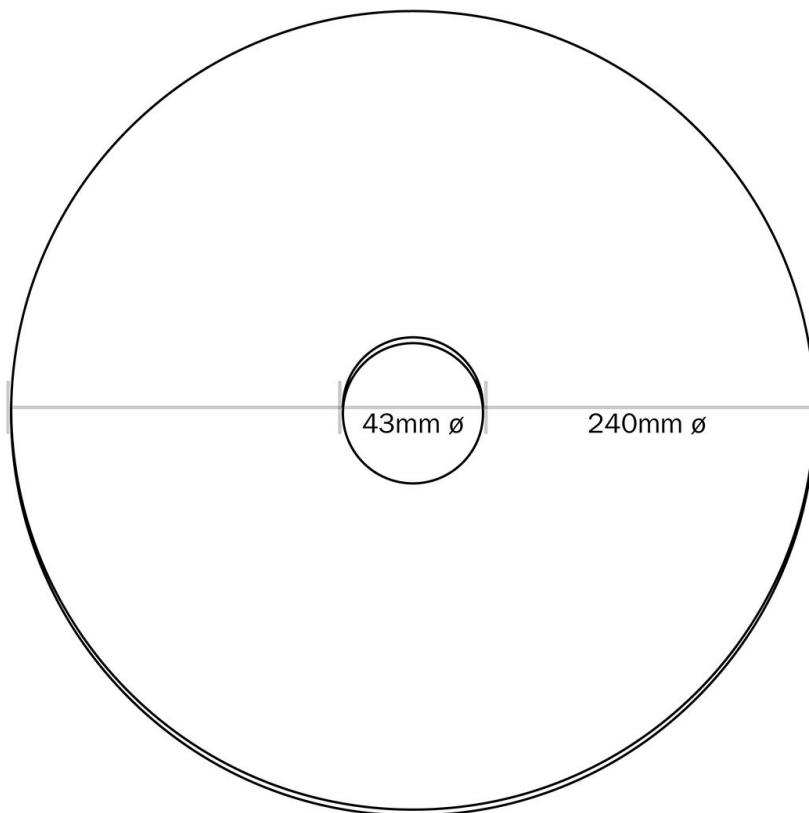

Reference: DD24BO02
EAN13: 8056813142675

Product title:

Ellepì mini flat lampshade with floral designs 'Blossom Haven', 9,4" diameter - Made in Italy

Product attributes:

Finish: Botanical Gloxinia, Botanical Papaver, Botanical Lonicera

Product image: