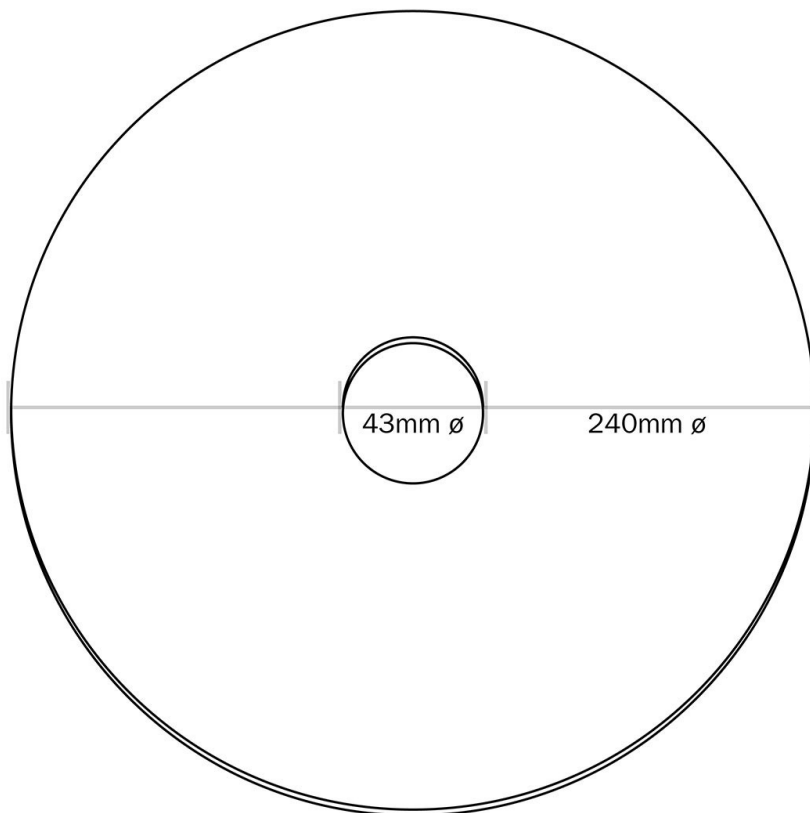

Reference: DD24GE03
EAN13: 8056813142743

Product title:

Ellepì mini flat lampshade with geometric designs 'Kaleidoscope', 9,4" diameter -
Made in Italy

Product attributes:

Finish: Geometry 1, Geometry 2, Geometry 3

Product image: