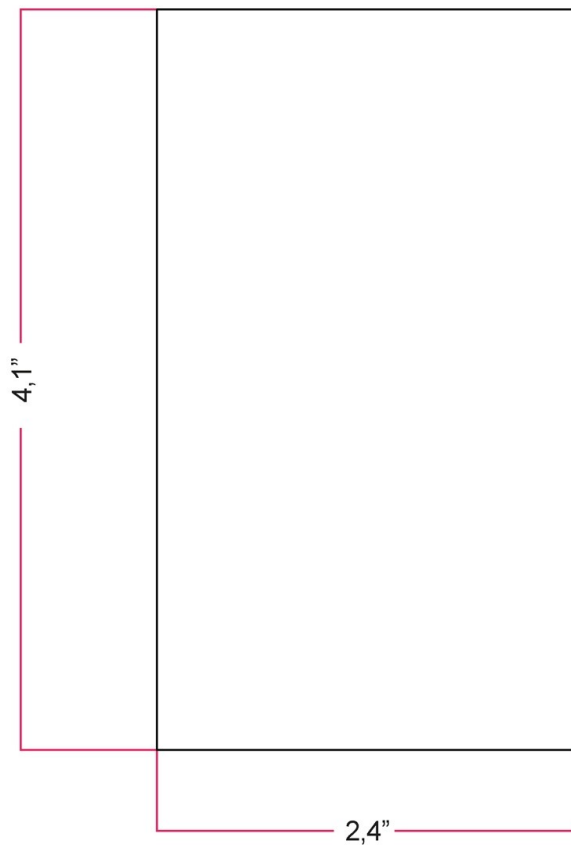

Reference: US-KEIVAEL01BK  
EAN13: 8056813279074

**Product title:**

EIVA ELEGANT, E26 silicone socket kit - suitable for wet locations

**Product attributes:**

Finish: White, Black, Petrol, Glacier grey

**Product image:**