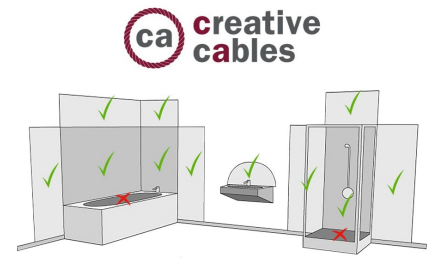

**Product description:**

The wall lamp comprises:

1 soft touch silicone ceiling canopy for wet locations

1 EIVA E26 socket suitable for wet locations

1 soft touch, silicone socket cover in selected finish

5,5" L-shaped metal extension

Light bulb [BF-G125-CLEAR]: LED, clear, G40, 4W, E26, 120V, 2200K, 250 Lm, width 4,9", height 7", dimmable

Warning: non-UL-device

**Product features:**

Room: Outdoor

Product gallery: