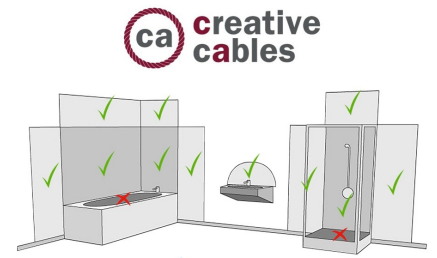

Product gallery:

- Zone 0 ☒
- Zone 1 ☒
- Zone 2 ☒